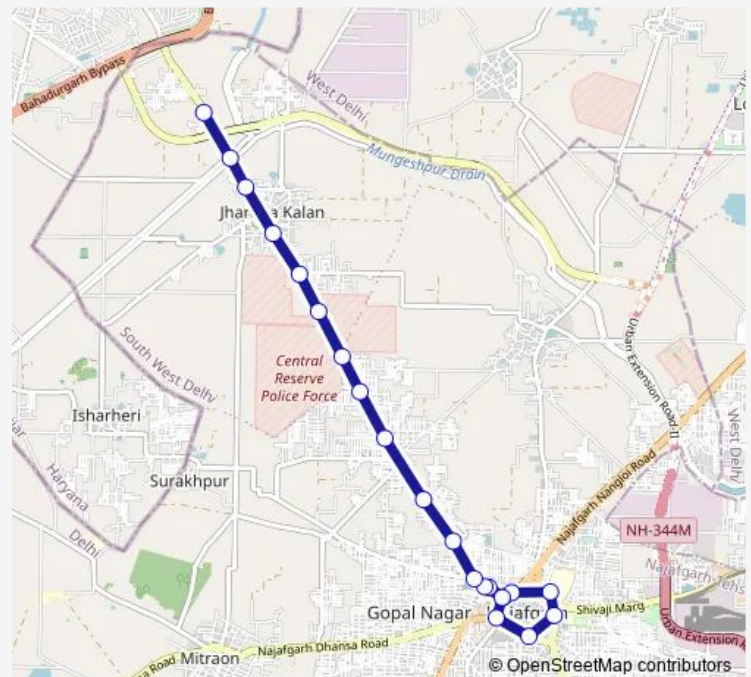

Jharoda Kalan

Jharoda Nala Crossing

Satyapuram Jharoda

Route schedule

Najafgarh Terminal — Satyapuram Jharoda

Monday 13:28-15:58

Tuesday 13:28-15:58

Wednesday 13:28-15:58

Thursday 13:28-15:58

Friday 13:28-15:58

Saturday 13:28-15:58

Sunday 13:28-15:58

Route info

Direction: Najafgarh Terminal

Stops: 21

Trip Duration: 0 hour 34 min