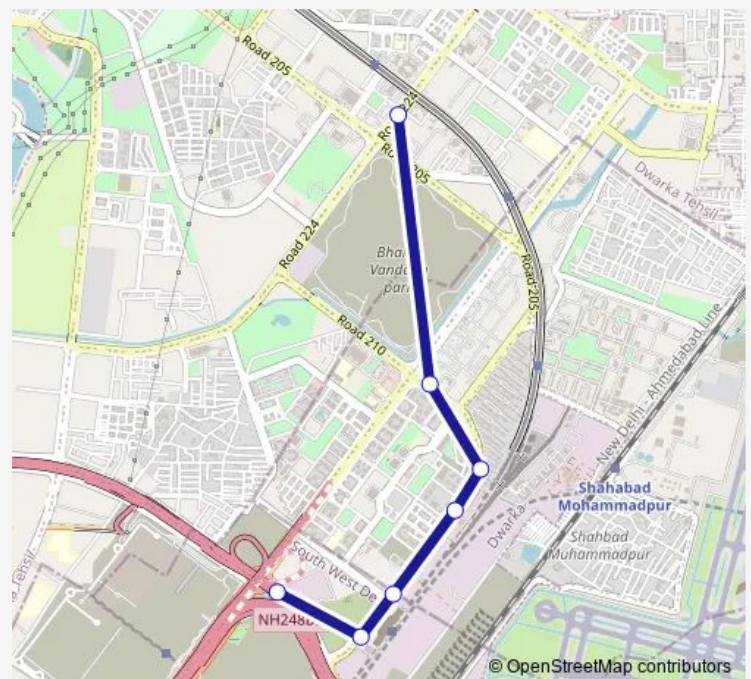

# Bus Dw2lstlup

[Go to website](#)**Direction**

Nhai Building/ Dwarka Sec-10 Metro Station — Dwarka Sec 22 Cluster Depot

7 stops

[Open route schedule](#)

Nhai Building/ Dwarka Sec-10 Metro Station

Dwarka Sec 8 Metro Station Crossing

SFS Flats Sec 22 Dwarka

Dwarka Sec 22

Dwarka Sec-21 Crossing

Dwarka Sec-21 Metro Station

Dwarka Sec 22 Cluster Depot

**Route schedule**

Nhai Building/ Dwarka Sec-10 Metro Station — Dwarka Sec 22 Cluster Depot

Monday 11:50-22:38

Tuesday 11:50-22:38

Wednesday 11:50-22:38

Thursday 11:50-22:38

Friday 11:50-22:38

Saturday 11:50-22:38

Sunday 11:50-22:38

**Route info**

Direction: Nhai Building/ Dwarka Sec-10 Metro Station

Stops: 7

Trip Duration: 0 hour 15 min

Dw2lstlup

**BusMaps**

Dw2lstlup Bus time schedules and route maps are available in an offline PDF at [busmaps.com](https://busmaps.com). Use the [busmaps.com](https://busmaps.com) website to see live bus times, train schedule or subway schedule, and step-by-step directions for all public transit in New Delhi