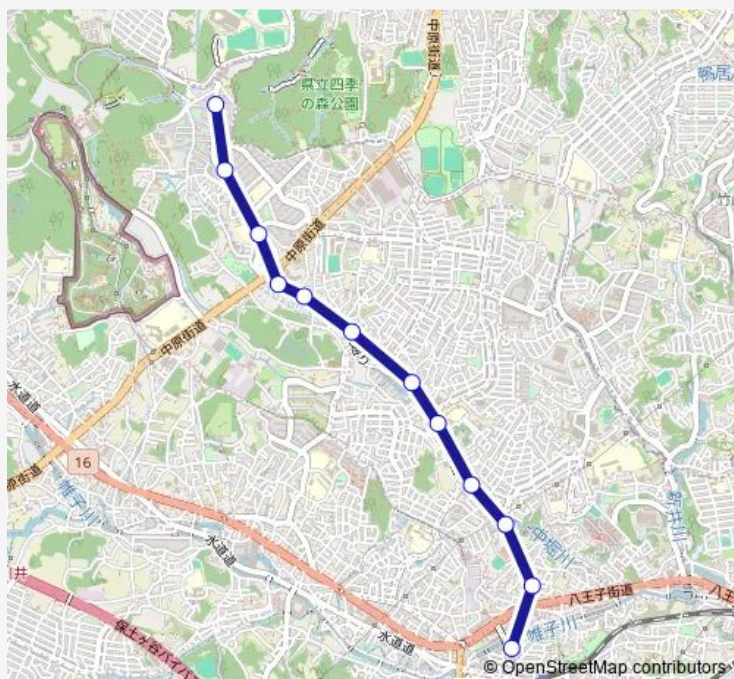

### Route schedule

鶴ヶ峰駅 — 西ひかりが丘

Monday 06:10-23:50

Tuesday 06:20-23:50

Wednesday 06:10-23:50

Thursday 06:10-23:50

Friday 06:20-23:50

Saturday 06:10-23:00

### Route info

Direction: 鶴ヶ峰駅

Stops: 12

Trip Duration: 0 hour 17 min

## Route info

Direction: 鶴ヶ峰駅

Stops: 21

Trip Duration: 0 hour 32 min