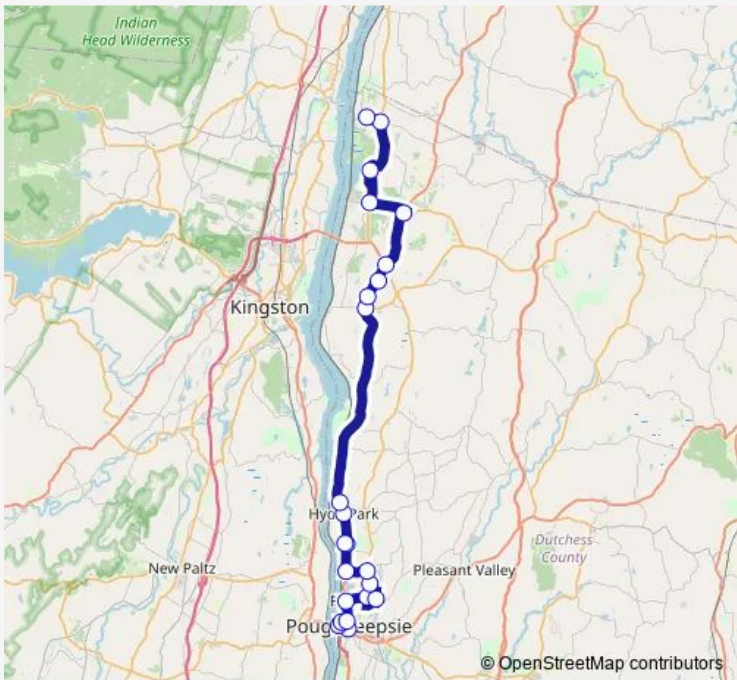

Bus C Poughkeepsie-Tivoli (M-Sat)

[Go to website](#)

Direction
 Pine Street & Katherine Street — Main St & Market St
 21 stops
[Open route schedule](#)

- Pine Street & Katherine Street
- CR 78 (Broadway) & Route 9G South
- Bard College (Kline Bus Stop South)
- Route 9G & Route 199
- Route 199 & Route 9 South
- Old Post Road & Route 9 South
- Rhinebeck Tops
- Northern Dutchess Hospital / DC Fairgrounds
- Route 9 & Market Street
- Astor
- Route 9 & Old Post Road (Mills Mansion)
- Anderson Center for Autism
- Route 9G (Violet Ave.) & West Dorsey Lane
- Cottage Road E & Route 9G (Violet Avenue)
- Cottage Road E & Cheney Drive
- DCC - Lot E Bus Shelter
- Fulton Street & Route 9G (Violet Ave.)
- Route 9 South @ Marist College Cutout
- Washington Street & Verrazano Boulevard
- Poughkeepsie Train Station
- Main St & Market St

Route schedule
 Pine Street & Katherine Street — Main St & Market St

Monday	—
Tuesday	—
Wednesday	—
Thursday	—
Friday	—
Saturday	06:45-18:35
Sunday	—

Route info
 Direction: Pine Street & Katherine Street
 Stops: 21
 Trip Duration: 1 hour 12 min

C — Poughkeepsie-Tivoli (M-Sat) **BusMaps**

Direction

Pine Street & Katherine Street — Main St & Market St

27 stops

[Open route schedule](#)

Pine Street & Katherine Street

CR 78 (Broadway) & Route 9G South

Bard College (Kline Bus Stop South)

Route 9G & Route 199

Route 199 & Route 9 South

Old Post Road & Route 9 South

Rhinebeck Tops

Northern Dutchess Hospital / DC Fairgrounds

Route 9 & Market Street

Astor

Route 9 & Old Post Road (Mills Mansion)