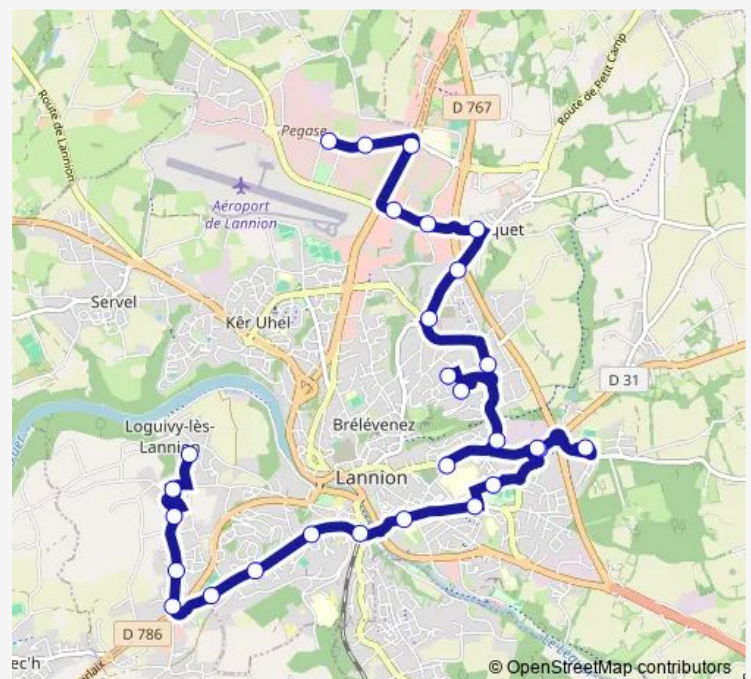

### Route schedule

Roz ar Gaved R — Ampère R

Monday	17:38
Tuesday	17:38
Wednesday	17:38
Thursday	17:38
Friday	17:38
Saturday	—
Sunday	—

### Route info

Direction: Roz ar Gaved R

Stops: 25

Trip Duration: 0 hour 38 min

C — Ligne C

BusMaps

Leclerc Saint-Pierre A

IUT A