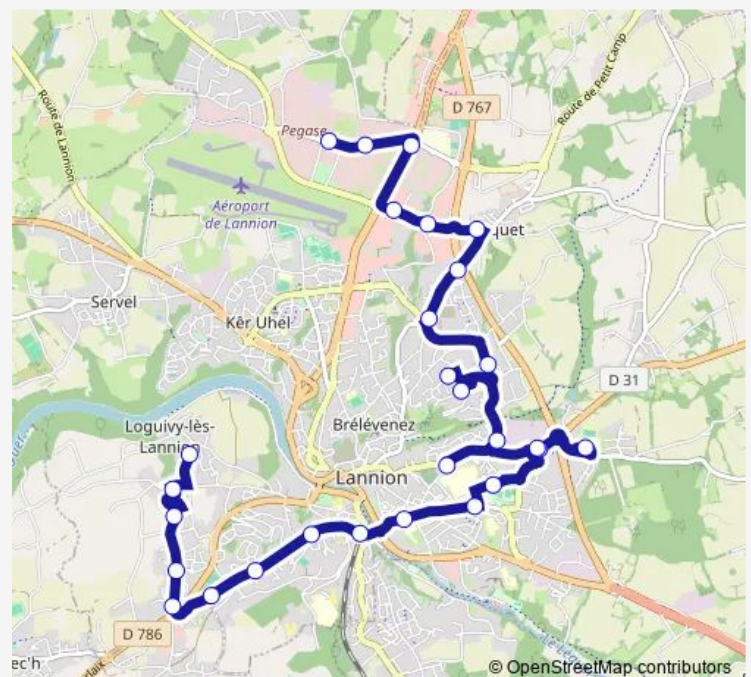

Intermarché Saint-Marc A

Collège Coppens

Intermarché Saint-Marc R

Rond-point Saint-Marc R

Troguéry A

Croix de Saint-Ugeon R

Côte du Rest R

Ecole du Rusquet R

Rusquet Sud A

Route schedule

Roz ar Gaved R — Ampère R

Monday	17:38
Tuesday	17:38
Wednesday	17:38
Thursday	17:38
Friday	17:38
Saturday	—
Sunday	—

Route info

Direction: Roz ar Gaved R

Stops: 25

Trip Duration: 0 hour 38 min

C — Ligne C

Leclerc Saint-Pierre A

IUT A

Nokia R

Ampère R

Direction

Roz ar Gaved R — Ampère R

20 stops