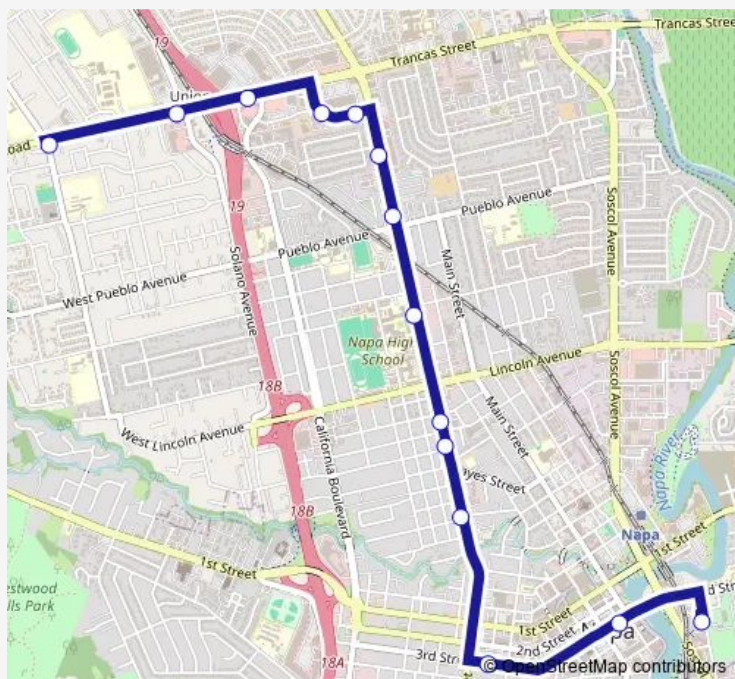

Jefferson St at B St

3rd St at Jefferson St

3rd St at Brown St

Soscol Gateway Transit Ctr

**Route schedule**

Linda Vista Ave at Redwood Rd — Soscol Gateway Transit Ctr

Monday 07:01-19:01

Tuesday 07:01-19:01

Wednesday 07:01-19:01

Thursday 07:01-19:01

Friday 07:01-19:01

Saturday 08:01-18:01

Sunday —

**Route info**

Direction: Linda Vista Ave at Redwood Rd

Stops: 14

Trip Duration: 0 hour 23 min

C — Jefferson | Central Napa

## Direction

Soscol Gateway Transit Ctr — Linda Vista Ave at Redwood Rd

19 stops

[Open route schedule](#)

Soscol Gateway Transit Ctr

3rd St at Brown St (WB)

3rd St at Jefferson St (WB)

Jefferson St at Calistoga Ave