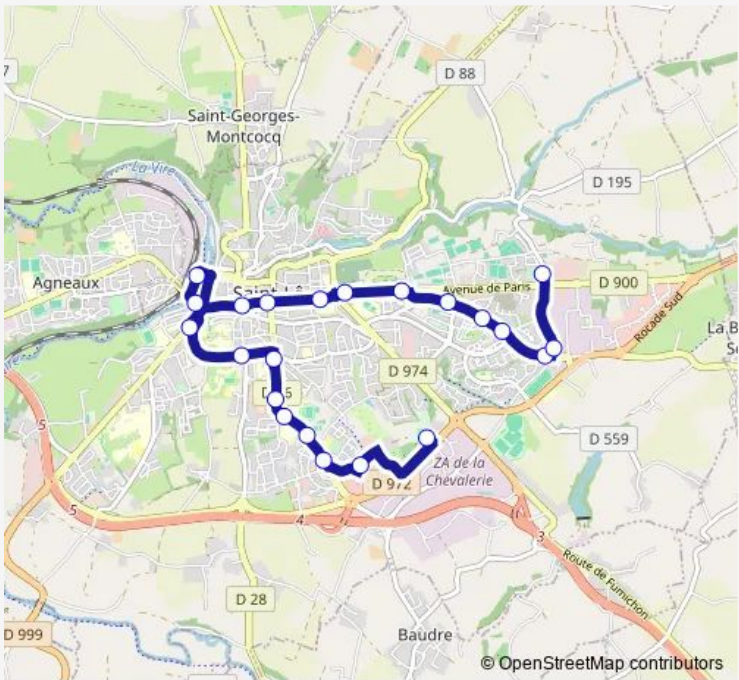

Bus C Centre aquatique / La Madeleine

[Go to website](#)

Direction
 Centre Aquatique — La Madeleine
 22 stops
[Open route schedule](#)

- Centre Aquatique
- Grandin
- Pompidou
- Haute Folie
- Exode
- Curie
- Bellevue
- Bechevel
- Falourdel
- Gare Sncf
- Alsace Lorraine
- Saint Thomas
- Centre-Ville
- Lycée Le Verrier
- Major Howie
- Haras
- Saint Jean
- La Roque
- Les Hêtres
- Ronchettes
- Fresnelière

Route schedule
 Centre Aquatique — La Madeleine

Monday	05:59-19:29
Tuesday	05:59-19:29
Wednesday	05:59-19:29
Thursday	05:59-19:29
Friday	05:59-19:29
Saturday	08:29-19:29
Sunday	—

Route info
 Direction: Centre Aquatique
 Stops: 22
 Trip Duration: 0 hour 26 min

■ C — Centre aquatique / La Madeleine **BusMaps**

Direction

La Madeleine — Centre Aquatique

26 stops

[Open route schedule](#)

La Madeleine

Fresnelière

Ronchettes

Monday 05:59-19:29

Tuesday 05:59-19:29

Wednesday 05:59-19:29

Thursday 05:59-19:29

Friday 05:59-19:29

Saturday 07:59-18:59

Sunday —

Route info