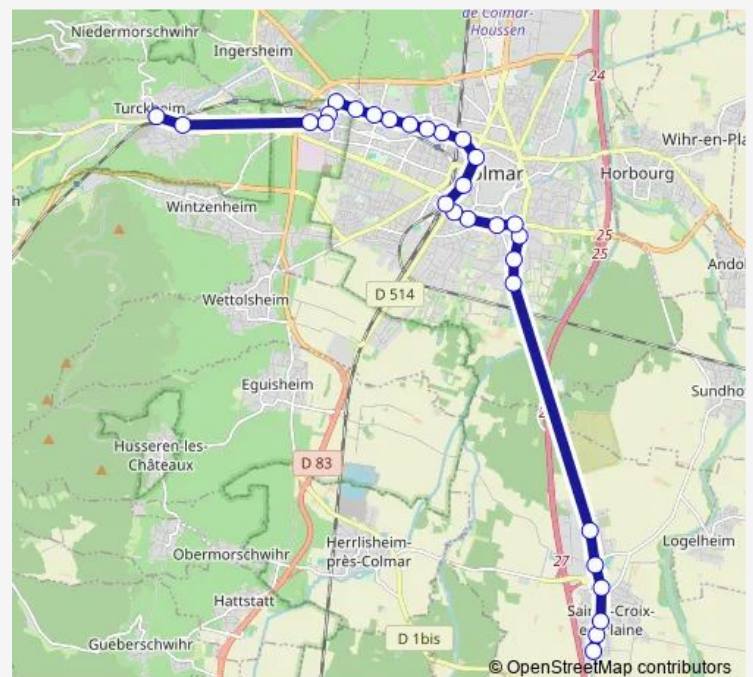

### Route schedule

Logelbach Ctre Cial — HOP Schweitzer

Monday 05:18-20:15

Tuesday 05:18-20:15

Wednesday 05:18-20:15

Thursday 05:18-20:15

Friday 05:18-20:15

Saturday 09:47-20:28

### Route info

Direction: Logelbach Ctre Cial

Stops: 22

Trip Duration: 0 hour 32 min

C — Turckheim – Ste-Croix-en-Plaine