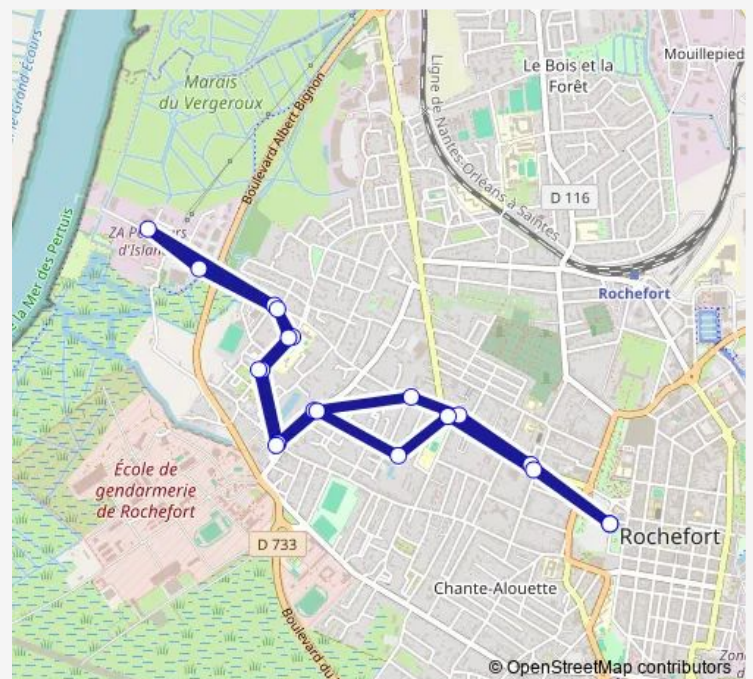

### Direction

ROY BRY Quai 1 — ROY BRY Quai 1

20 stops

[Open route schedule](#)

ROY BRY Quai 1

Champlain

Anatole France

Baril

### Route schedule

ROY BRY Quai 1 — ROY BRY Quai 1

Monday 07:10-19:40

Tuesday 07:10-19:40

Wednesday 07:10-19:40

Thursday 07:10-19:40

Friday 07:10-19:40

Saturday 07:10-19:40

### Route info

Direction: ROY BRY Quai 1

Stops: 20

Trip Duration: 0 hour 23 min

C — Roy-Bry->Hendaye->Petit-Marseille->Roy-Bry

C Bus time schedules and route maps are available in an offline PDF at [busmaps.com](https://busmaps.com). Use the [busmaps.com](https://busmaps.com) website to see live bus times, train schedule or subway schedule, and step-by-step directions for all public transit in Rochefort