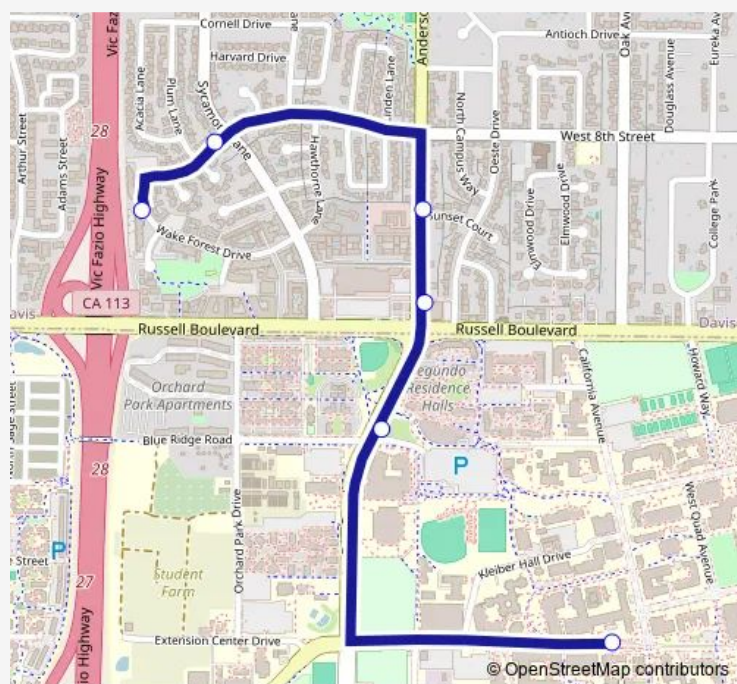

Bus C Sycamore/Wake Forest/Cuarto Dorms

[Go to website](#)

Direction

Silo Terminal & Center Island (Wb) — Wake Forest Drive & 8th Street (Sb)

6 stops

[Open route schedule](#)

Silo Terminal & Center Island (Wb)

La Rue Rd & Orchard/ARC (Nb)

Anderson Rd & Russell Blvd (Nb)

Anderson & Sunset (Nb)

8th St & Sycamore Ln (Wb)

Wake Forest Drive & 8th Street (Sb)

Route schedule

Silo Terminal & Center Island (Wb) — Wake Forest Drive & 8th Street (Sb)

Monday	06:55-22:40
Tuesday	06:55-22:40
Wednesday	06:55-22:40
Thursday	06:55-22:40
Friday	06:55-22:40
Saturday	—
Sunday	—

Route info

Direction: Silo Terminal & Center Island (Wb)

Stops: 6

Trip Duration: 0 hour 7 min

C — Sycamore/Wake Forest/Cuarto Dorms

Direction

Wake Forest Drive & 8th Street (Sb) — Silo Terminal & Center Island (Wb)

5 stops

[Open route schedule](#)

Wake Forest Drive & 8th Street (Sb)

Wake Forest Drive & Oxford Circle/Cuarto Dorms (Eb)