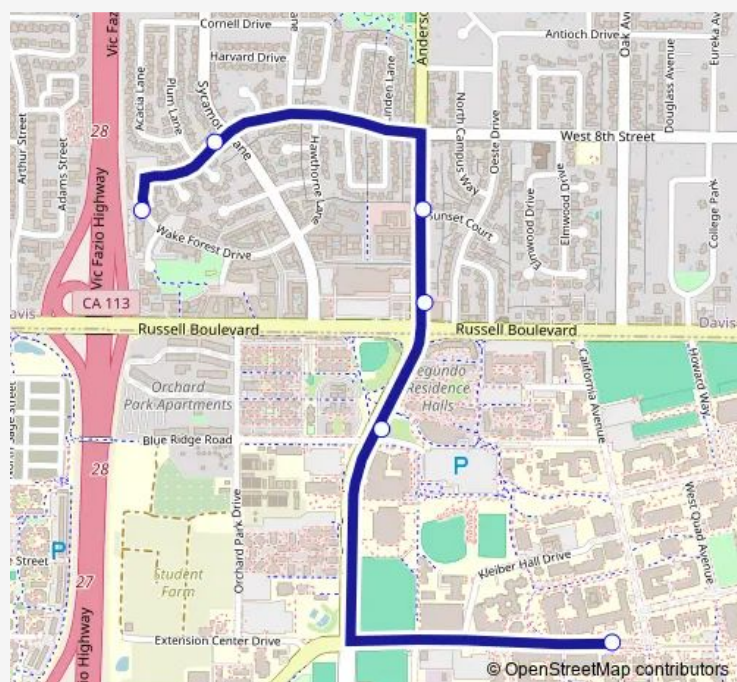

Bus C Sycamore/Wake Forest/Cuarto Dorms

[Go to website](#)

Direction

Silo Terminal & Center Island (Wb) — Wake Forest Drive & 8th Street (Sb)

6 stops

[Open route schedule](#)

Silo Terminal & Center Island (Wb)

La Rue Rd & Orchard/ARC (Nb)

Anderson Rd & Russell Blvd (Nb)

Anderson & Sunset (Nb)

8th St & Sycamore Ln (Wb)

Wake Forest Drive & 8th Street (Sb)

Route schedule

Silo Terminal & Center Island (Wb) — Wake Forest Drive & 8th Street (Sb)

Monday	06:55-22:40
Tuesday	06:55-22:40
Wednesday	06:55-22:40
Thursday	06:55-22:40
Friday	06:55-22:40
Saturday	—
Sunday	—

Route info

Direction: Silo Terminal & Center Island (Wb)

Stops: 6

Trip Duration: 0 hour 7 min

C — Sycamore/Wake Forest/Cuarto Dorms

Direction

Wake Forest Drive & 8th Street (Sb) — Silo Terminal & Center Island (Wb)

5 stops

[Open route schedule](#)

Wake Forest Drive & 8th Street (Sb)

Wake Forest Drive & Oxford Circle/Cuarto Dorms (Eb)