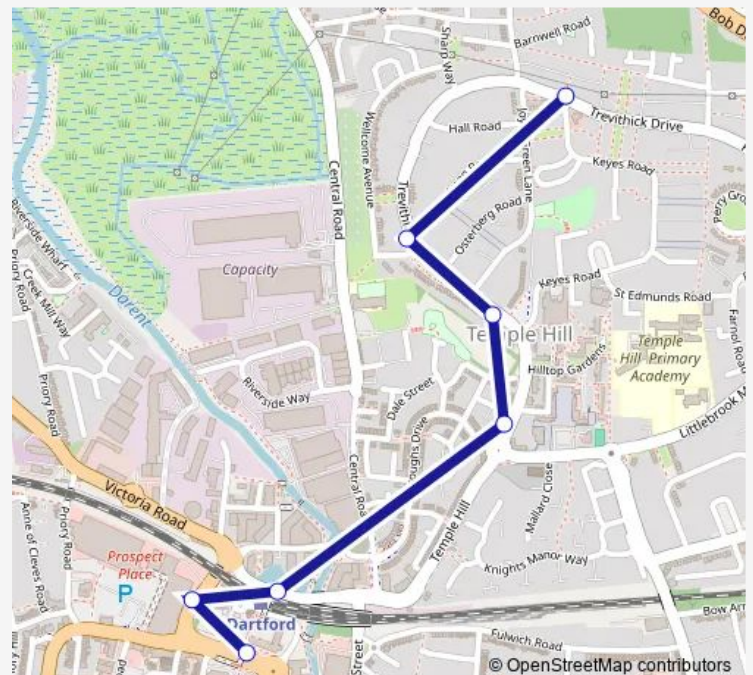

Tuesday 00:23-23:53

Wednesday 00:23-23:53

Thursday 00:23-23:53

Friday 00:23-23:53

Saturday 00:23-23:53

Sunday 00:23-23:50

Route info

Direction: Home Gardens

Stops: 7

Trip Duration: 0 hour 7 min

C — Dartford - Temple Hill

Direction

Temple Belle Tesco — Home Gardens

10 stops

[Open route schedule](#)

Temple Belle Tesco

Wordsworth Way

Cavell Crescent

Tennyson Road

Farnol Road

St Anselm's School

Temple Hill Square

Temple Hill

Mill Pond Road

Saturday 00:00-23:45

Sunday 00:00-23:57

Route info

Direction: Temple Belle Tesco

Stops: 10

Trip Duration: 0 hour 12 min

C Bus time schedules and route maps are available in an offline PDF at busmaps.com. Use the busmaps.com website to see live bus times, train schedule or subway schedule, and step-by-step directions for all public transit in Grays