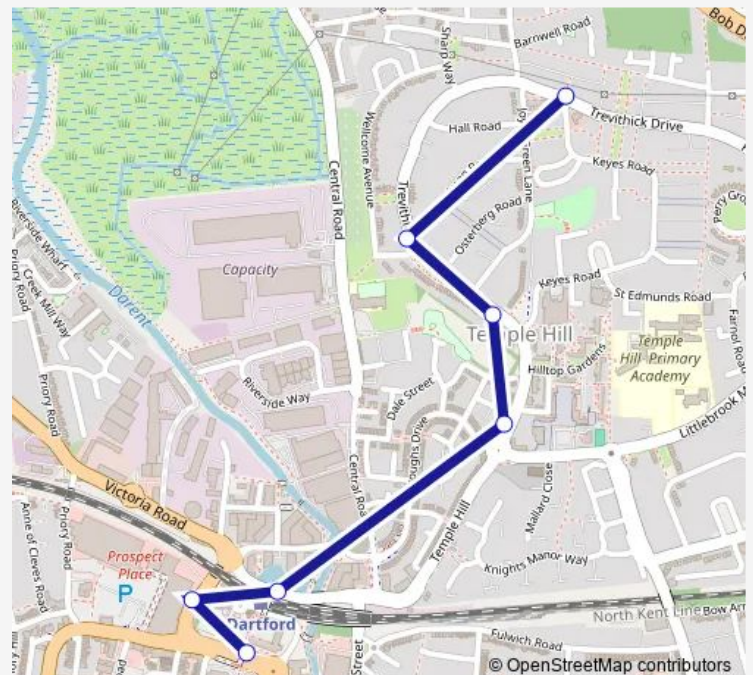

Tuesday 00:23-23:53

Wednesday 00:23-23:53

Thursday 00:23-23:53

Friday 00:23-23:53

Saturday 00:23-23:53

Sunday 00:23-23:50

Route info

Direction: Home Gardens

Stops: 7

Trip Duration: 0 hour 6 min

■ C — Dartford - Temple Hill

Direction

Temple Belle Tesco — Home Gardens

10 stops

[Open route schedule](#)

Temple Belle Tesco

Wordsworth Way

Cavell Crescent

Tennyson Road

Farnol Road

St Anselm's School

Temple Hill Square

Temple Hill

Mill Pond Road

Saturday 00:00-23:45

Sunday 00:00-23:57

Route info

Direction: Temple Belle Tesco

Stops: 10

Trip Duration: 0 hour 12 min

C Bus time schedules and route maps are available in an offline PDF at busmaps.com. Use the busmaps.com website to see live bus times, train schedule or subway schedule, and step-by-step directions for all public transit in Grays