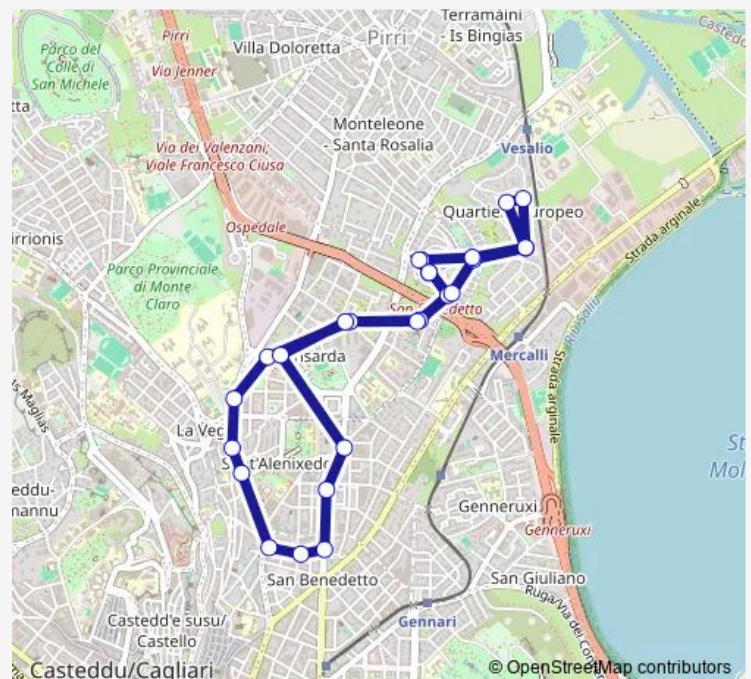

### Route schedule

Pitagora — Pitagora

Monday 09:00-12:30

Tuesday 09:00-12:30

Wednesday 09:00-12:30

Thursday 09:00-12:30

Friday 09:00-12:30

Saturday 09:00-12:30

### Route info

Direction: Pitagora

Stops: 26

Trip Duration: 0 hour 30 min

■ C — Circolare Cep

Pascal (fronte civico 1)

Parigi (fronte civico 29)

Don Matzeu (campi sportivi)