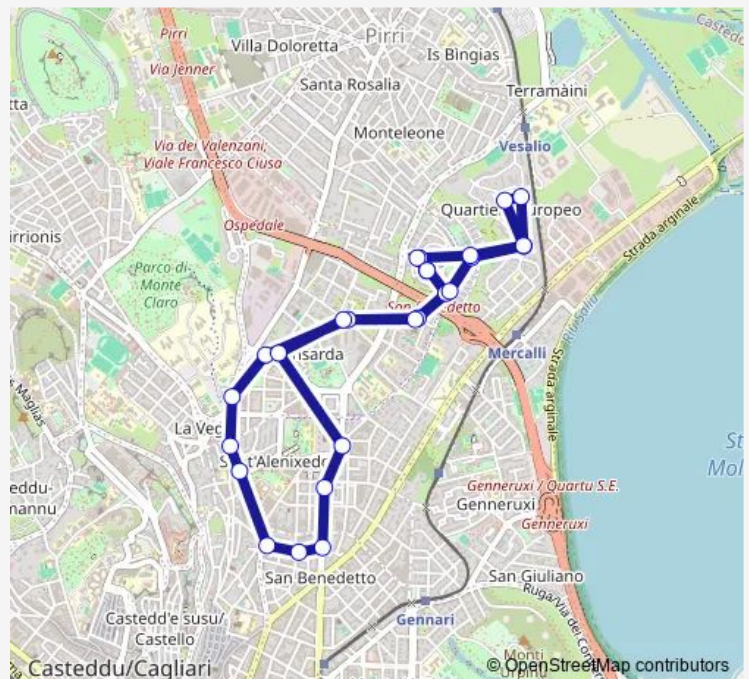

Bus C Circolare Cep

[Go to website](#)

Direction

Pitagora — Pitagora

26 stops

[Open route schedule](#)

Pitagora

Archimede (fronte Avogadro)

Thursday 09:00-12:30

Friday 09:00-12:30

Saturday 09:00-12:30

Sunday —

Route info

Direction: Pitagora

Stops: 26

Trip Duration: 0 hour 30 min

■ C — Circolare Cep

Pascal (fronte civico 1)

Parigi (fronte civico 29)

Don Matzeu (campi sportivi)

Archimede (angolo Avogadro)

Pitagora

C Bus time schedules and route maps are available in an offline PDF at busmaps.com. Use the busmaps.com website to see live bus times, train schedule or subway schedule, and step-by-step directions for all public transit in Cagliari