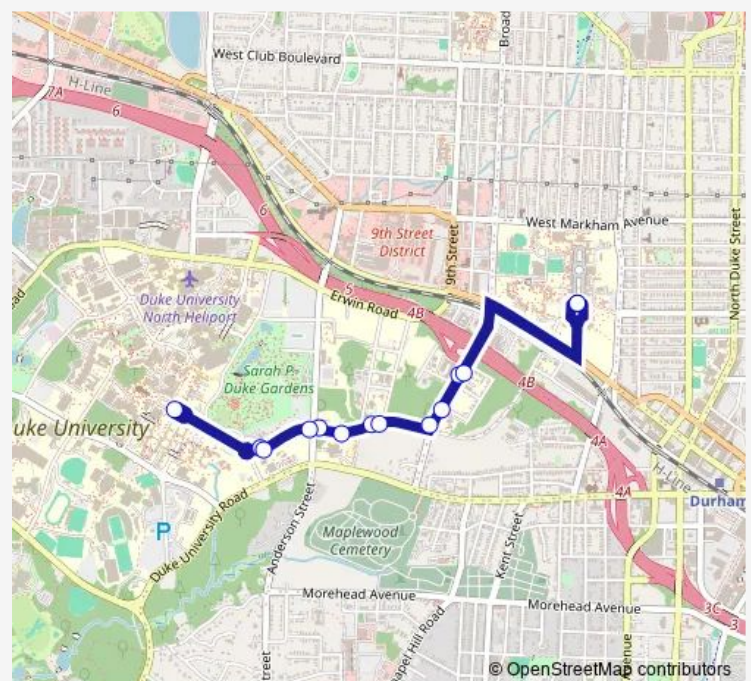

Campus Dr at Anderson St (Westbound)

Campus Dr at Chapel Circle (Admissions)

West Campus Chapel (Abele Quad)

Campus Dr at Chapel Circle (Eb)

Campus Dr at Anderson St (Eastbound)

Campus Dr at Nasher (Eastbound)

Campus Dr at Central Campus (Eastbound)

Swift Ave at Faber St

Swift Avenue at Caswell Pl (Eb)

East Campus Quad

### Route schedule

East Campus Quad — East Campus Quad

|           |             |
|-----------|-------------|
| Monday    | —           |
| Tuesday   | —           |
| Wednesday | —           |
| Thursday  | —           |
| Friday    | —           |
| Saturday  | 07:10-20:50 |
| Sunday    | 07:10-20:50 |

### Route info

Direction: East Campus Quad

Stops: 14

Trip Duration: 0 hour 20 min

C — Swift

C Bus time schedules and route maps are available in an offline PDF at [busmaps.com](https://busmaps.com). Use the [busmaps.com](https://busmaps.com) website to see live bus times, train schedule or subway schedule, and step-by-step directions for all public transit in Durham