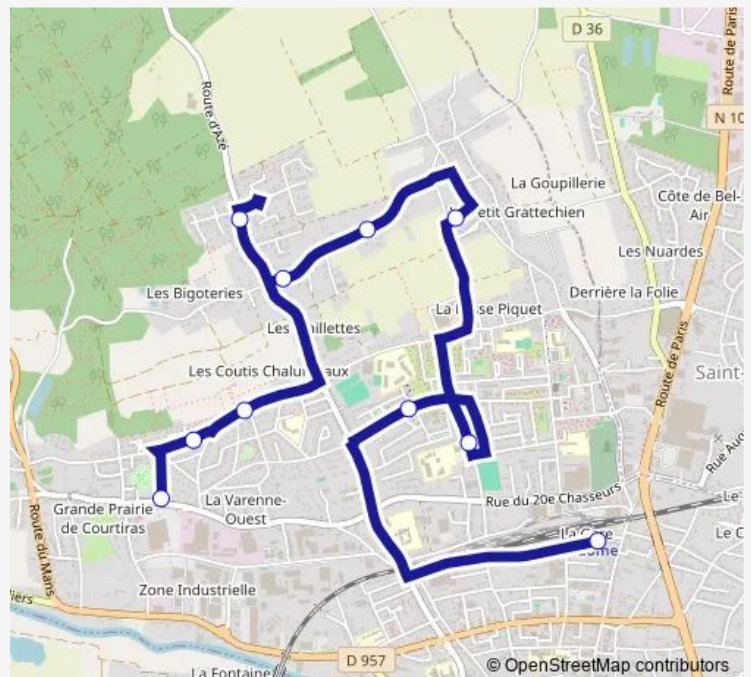

VENDOME - AMPERE

Route schedule

VENDOME - PROVINCES — VENDOME - AMPERE

Monday	—
Tuesday	07:25
Wednesday	07:25
Thursday	07:25
Friday	07:25
Saturday	—
Sunday	—

Route info

Direction: VENDOME - PROVINCES

Stops: 11

Trip Duration: 0 hour 24 min

C — Ligne C

BusMaps

Direction

VENDOME - GARE TER — VENDOME - PROVINCES

10 stops

[Open route schedule](#)

VENDOME - GARE TER

VENDOME - PROVINCES

Route schedule

VENDOME - GARE TER — VENDOME - PROVINCES

Monday	—
Tuesday	16:15-18:04
Wednesday	12:15
Thursday	16:15-18:04
Friday	16:15-18:04
Saturday	—
Sunday	—

Route info

Direction: VENDOME - GARE TER

Stops: 10

Trip Duration: 0 hour 21 min

Direction

VENDOME - 4 TILLEULS — VENDOME - GARE TER

11 stops

[Open route schedule](#)

VENDOME - 4 TILLEULS

VENDOME - PROVINCES