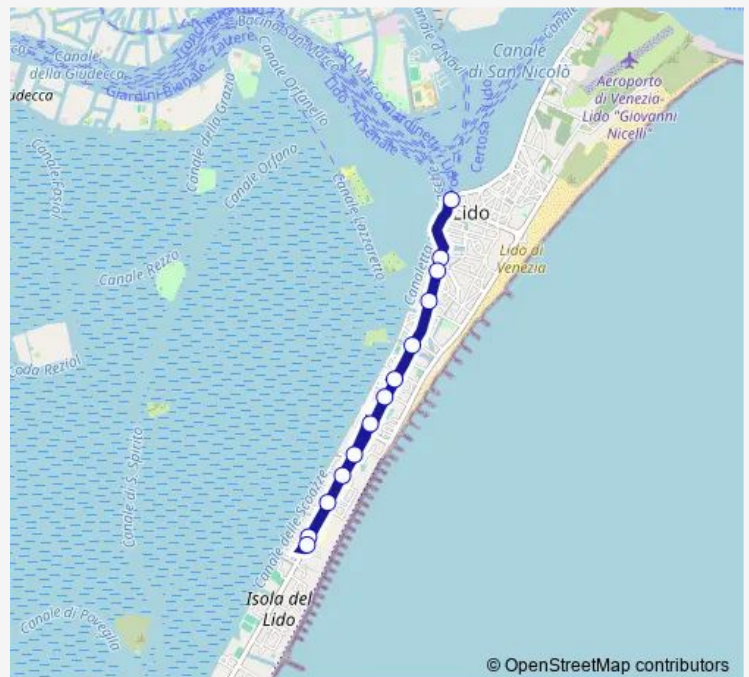

Thursday 07:30-14:01

Friday 07:30-14:01

Saturday —

Sunday —

Route info

Direction: Santa Maria Elisabetta

Stops: 13

Trip Duration: 0 hour 7 min

© OpenStreetMap contributors

Direction

Ca' Bianca La Fontaine — Santa Maria Elisabetta

15 stops

[Open route schedule](#)

Ca' Bianca La Fontaine

Gallo Giolito

Gallo Dei Kirchmayer

Wednesday 07:40-14:11

Thursday 07:40-14:11

Friday 07:40-14:11

Saturday —

Sunday —

Route info

Direction: Ca' Bianca La Fontaine

Stops: 15