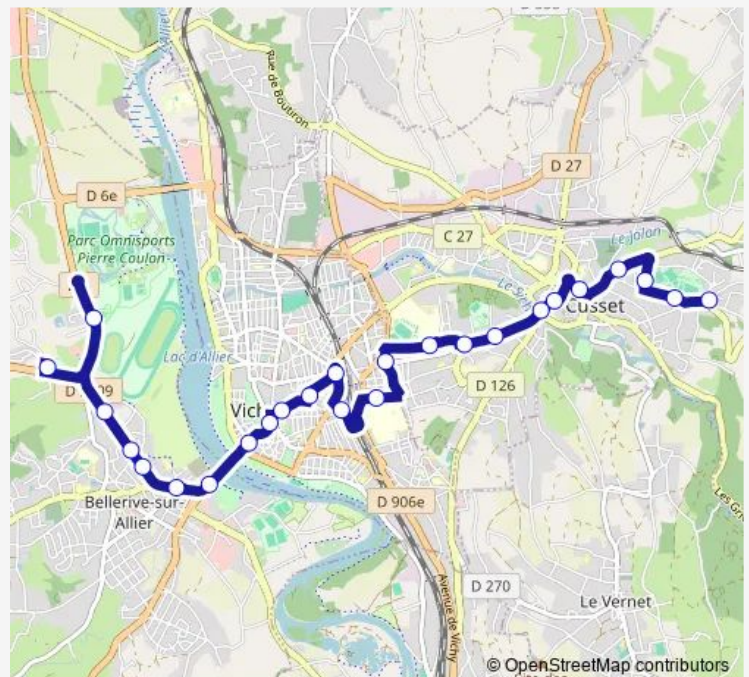

Vichy - Gare Sncf

Vichy - Voltaire

Vichy - Centre Hospitalier

Vichy - Deniere

Cusset - Vendee

Cusset - Normandie

Cusset - A.Boisselier

Cusset - Lycee V.Larbaud

Thursday 06:40-19:30

Friday 06:40-19:30

Saturday 07:00-19:30

Sunday —

Route info

Direction: Bellerive/Allier - Stade Aquatique

Stops: 28

Trip Duration: 0 hour 36 min

C — Cours Arloing => Stade Aquatique

Cusset - Centre

Cusset - Cours Arloing

Cusset - General Raynal

Cusset - Desorges Gravier

Cusset - Tuileries Gravier

Cusset - Caquette Tuileries

Cusset - Meunier

Sunday —

Route info

Direction: Bellerive/Allier - Stade Aquatique

Stops: 17

Trip Duration: 0 hour 24 min

C Bus time schedules and route maps are available in an offline PDF at busmaps.com. Use the busmaps.com website to see live bus times, train schedule or subway schedule, and step-by-step directions for all public transit in Vichy