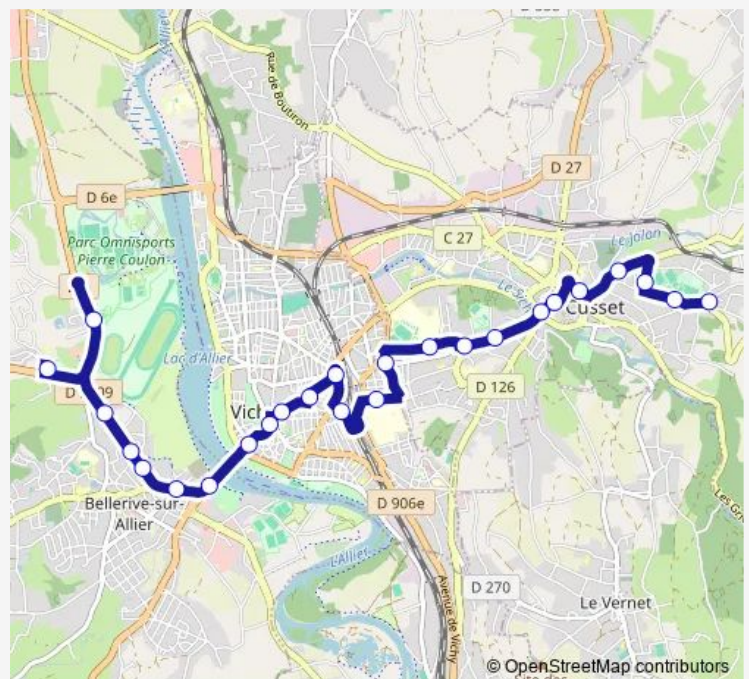

Thursday 06:40-19:30

Friday 06:40-19:30

Saturday 07:00-19:30

Sunday —

Route info

Direction: BELLERIVE/ALLIER - STADE AQUATIQUE

Stops: 28

Trip Duration: 0 hour 36 min

## Direction

CUSSET - MEUNIERE — BELLERIVE/ALLIER - STADE AQUATIQUE

25 stops

[Open route schedule](#)

CUSSET - MEUNIERE

CUSSET - A.CAMUS

CUSSET - J. MOULIN

CUSSET - J. GIRAUDOUX

## Route info

Direction: CUSSET - MEUNIERE

Stops: 25

Trip Duration: 0 hour 32 min

**Direction**

BELLERIVE/ALLIER - STADE AQUATIQUE — CUSSET - CENTRE

17 stops

[Open route schedule](#)

Thursday 07:10

Friday 07:10

Saturday —

Sunday —

**Route info**

Direction: BELLERIVE/ALLIER - STADE AQUATIQUE

Stops: 17

Trip Duration: 0 hour 24 min