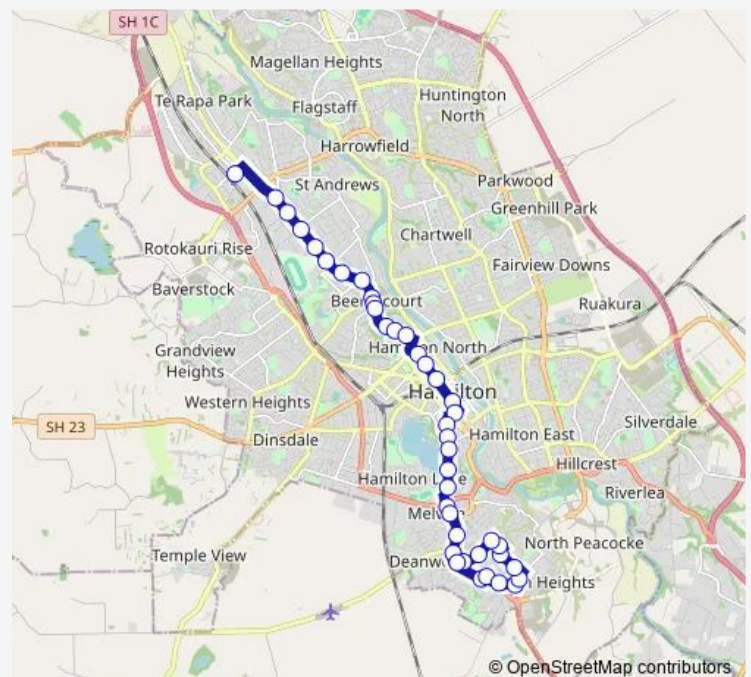

35 Deanwell Ave

60 Prisk St

36A Prisk St

4 Prisk St

110a Mahoe St

48 Mahoe St

52 Ohaupo Rd

32 Ohaupo Rd (outside Braemar Hospital)

224 Pembroke St (Hospital - Inbound)

188 Pembroke St

82 Pembroke St

Route schedule

5 Acacia Cr — The Base (Platform A)

Monday 06:14-20:47

Tuesday 06:14-20:47

Wednesday 06:14-20:47

Thursday 06:14-20:47

Friday 06:14-20:47

Saturday 07:43-19:46

Sunday 07:43-19:46

Route info

Direction: 5 Acacia Cr

Stops: 41

Trip Duration: 0 hour 46 min

■ C — Comet

48 Pembroke St

12 Pembroke St

6 Thackeray St

209 Anglesea St

Transport Centre (Anglesea St)

487 Anglesea St

Anglesea St (near Waitomo Fuel)