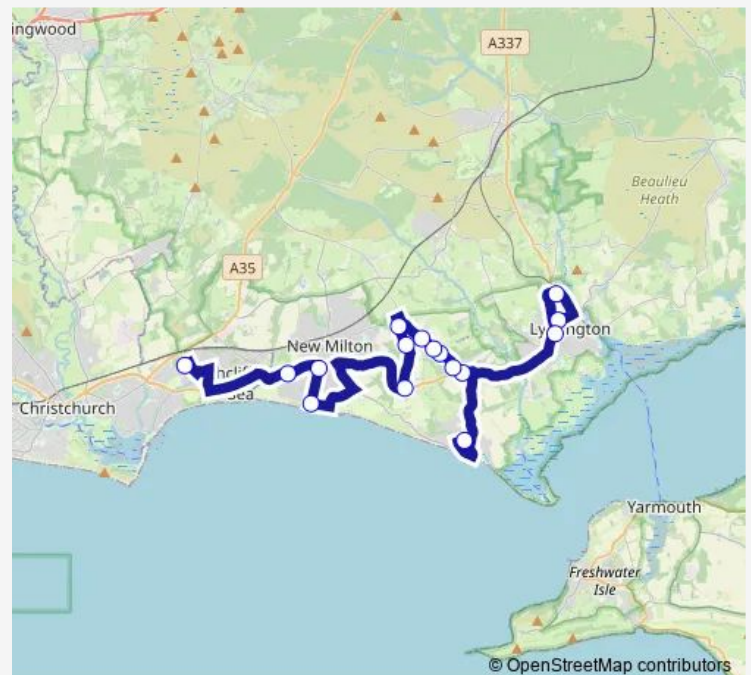

Milford on Sea Bus Shelter

Everton, Old Christchurch Road

Frys Lane

Spinney House

Sky End Lane

Hordle School

Stopples Lane Shops

Hordle, Wisbech Way

Tuesday 07:17

Wednesday 07:17

Thursday 07:17

Friday 07:17

Saturday —

Sunday —

Route info

Direction: Lymington Town Hall

Stops: 16

Trip Duration: 1 hour 8 min

Direction

Highcliffe School — Town Hall

16 stops

[Open route schedule](#)

Highcliffe School

House Martin

Monday 15:15

Tuesday 15:15

Wednesday 15:15

Thursday 15:15

Friday 15:15

Saturday —

Sunday —

Route info