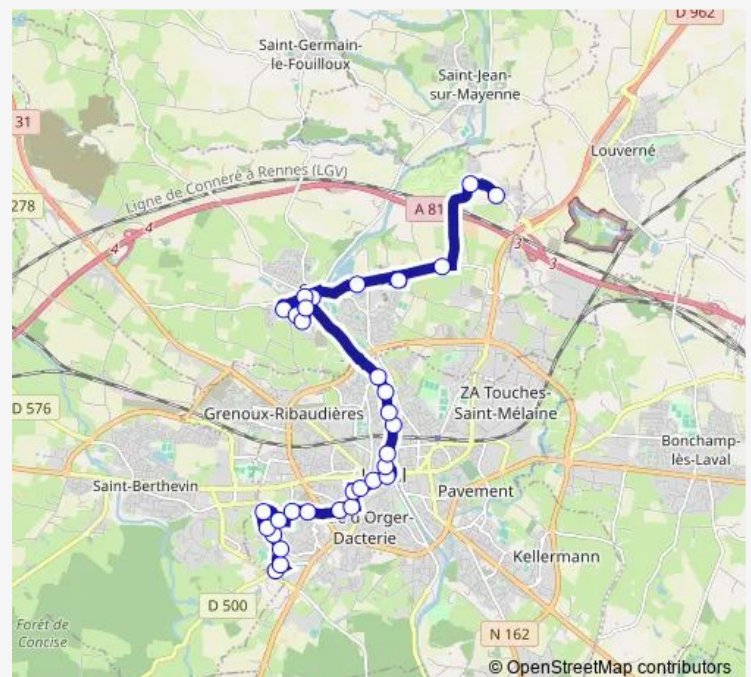

Rocher

Route schedule

Golf — Volney

Monday 07:00-19:10

Tuesday 07:00-19:10

Wednesday 07:00-19:10

Thursday 07:00-19:10

Friday 07:00-19:10

Saturday 07:10-19:37

Sunday —

Route info

Direction: Golf

Stops: 31

Trip Duration: 0 hour 44 min

■ C — Ligne C

Hôpital

Volney

Direction

Volney — Golf

32 stops

[Open route schedule](#)

Volney

Lamennais

Cormier

Monday 07:27-19:31

Tuesday 07:27-19:31

Wednesday 07:27-19:31

Thursday 07:27-19:31

Friday 07:27-19:31

Saturday 07:10-19:38

Sunday —

Route info