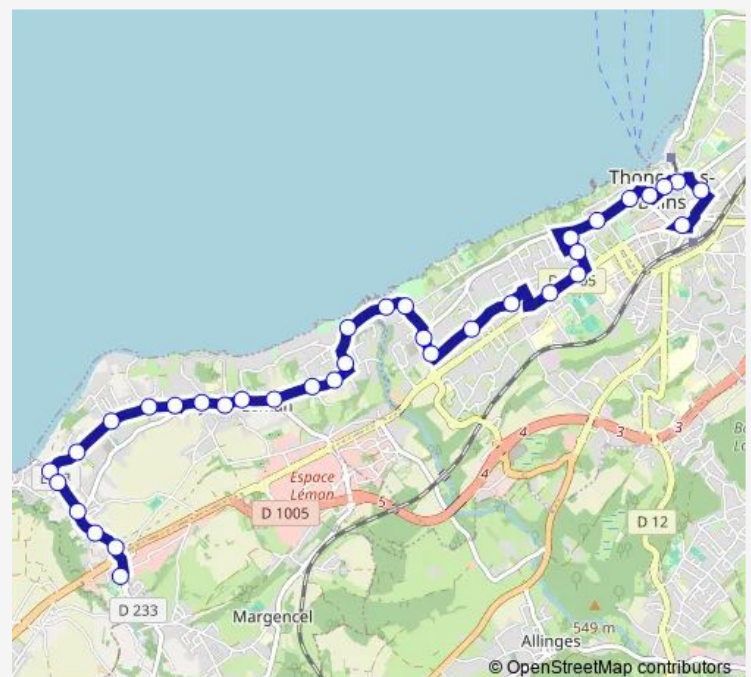

LES Huches

Port Sechex

Route DU Clos

Lavoret

Balises

Contamines

Cimetiere D'Anthy

Anthy Village

### Route schedule

College Monod — Place DES Arts

Monday 07:00-18:20

Tuesday 07:00-18:20

Wednesday 07:00-18:20

Thursday 07:00-18:20

Friday 07:00-18:20

Saturday 07:10-18:10

### Route info

Direction: College Monod

Stops: 35

Trip Duration: 0 hour 32 min

C — Place DES Arts - College Monod

Ecole DE Letroz

Mesanges

Pillon

## Route info

Direction: Place DES Arts

Stops: 35

Trip Duration: 0 hour 26 min

Contamines

Balises

Lavoret

Route DU Clos