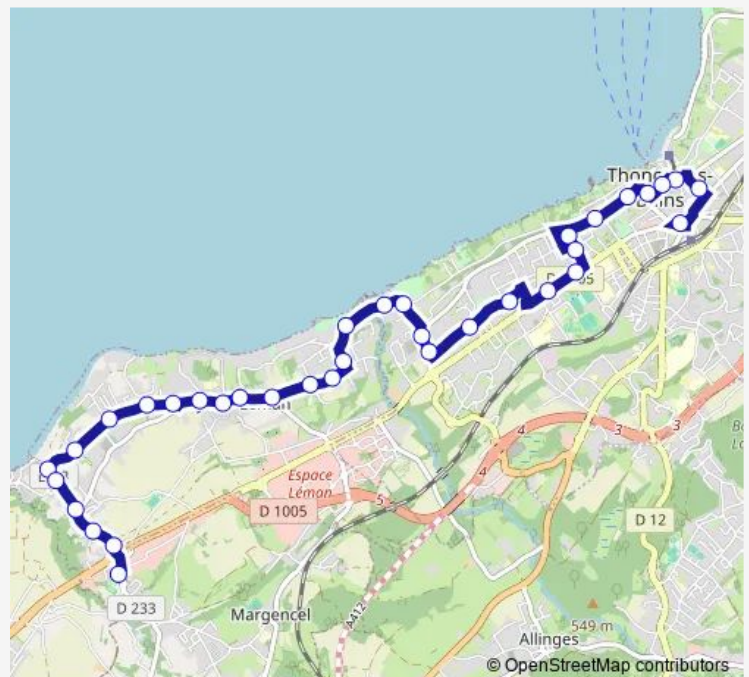

LES Sapins

Sechex

LES Huches

Port Sechex

Route DU Clos

Lavoret

Balises

Contamines

Thursday 07:00-18:20

Friday 07:00-18:20

Saturday 07:10-18:10

Sunday —

Route info

Direction: College Monod

Stops: 35

Trip Duration: 0 hour 26 min

Wednesday 06:48-18:50

Thursday 06:48-18:50

Friday 06:48-18:50

Saturday 07:40-18:40

Sunday —

Route info

Direction: Place DES Arts

Stops: 35

Trip Duration: 0 hour 26 min

Contamines

Balises

Lavoret

Route DU Clos

Port Sechex

LES Huches

Sechex