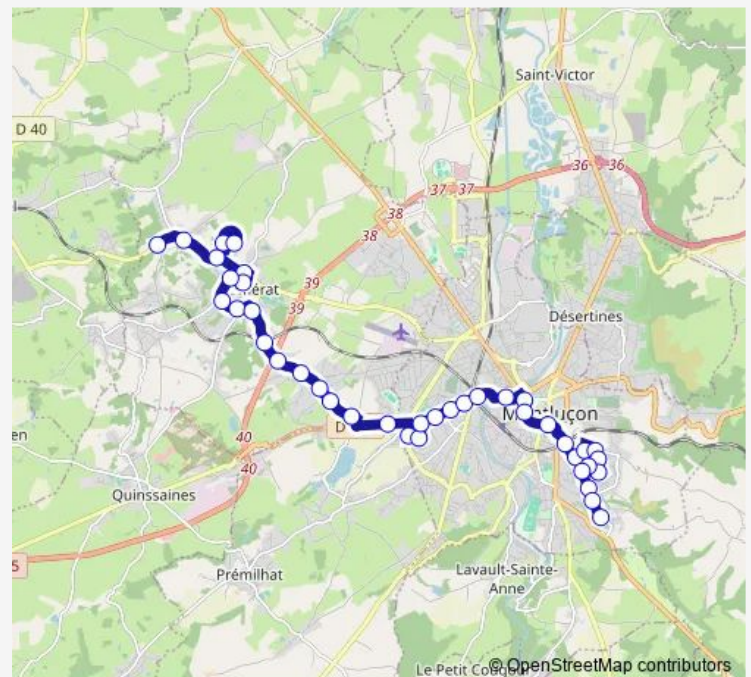

Direction

Gymnase Nerdre — Côte de Crevant

40 stops

[Open route schedule](#)

Gymnase Nerdre

Nerdre

Voie Piétonne

Ronsard

Ecole de Gendarmerie

Route schedule

Gymnase Nerdre — Côte de Crevant

Monday 06:23-18:59

Tuesday 06:23-18:59

Wednesday 06:23-18:59

Thursday 06:23-18:59

Friday 06:23-18:59

Saturday 08:24-18:59

Sunday —

Route info

Direction: Gymnase Nerdre

Stops: 40

Trip Duration: 0 hour 50 min

C — Ligne C Sept23 V2

Southon

Wednesday 06:45-19:08

Thursday 06:45-19:08

Friday 06:45-19:08

Saturday 06:58-19:08

Sunday —

Route info

Direction: Côte de Crevant

Stops: 40