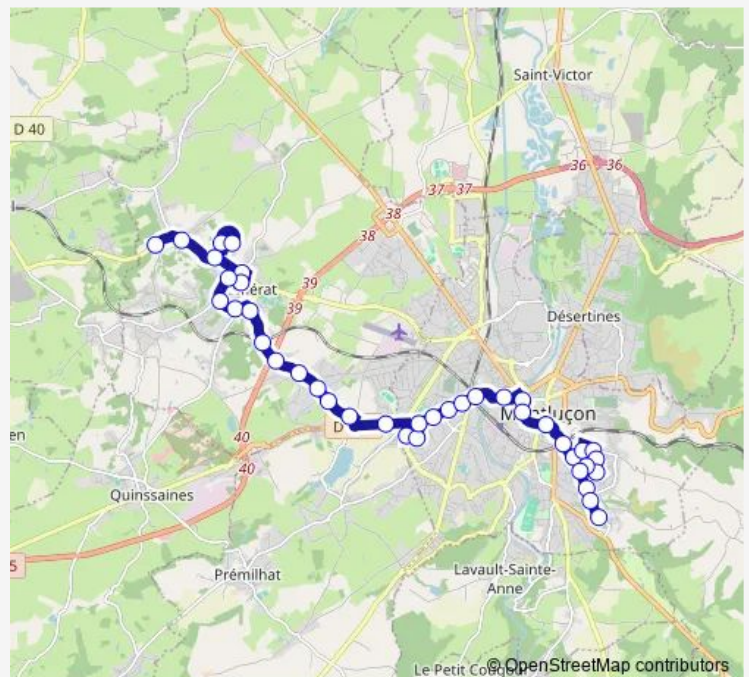

Direction

Gymnase Nerdre — Côte de Crevant

40 stops

[Open route schedule](#)

Gymnase Nerdre

Nerdre

Voie Piétonne

Ronsard

Ecole de Gendarmerie

Route schedule

Gymnase Nerdre — Côte de Crevant

Monday 06:23-18:59

Tuesday 06:23-18:59

Wednesday 06:23-18:59

Thursday 06:23-18:59

Friday 06:23-18:59

Saturday 08:24-18:59

Sunday —

Route info

Direction: Gymnase Nerdre

Stops: 40

Trip Duration: 0 hour 50 min

C — Ligne C Sept23 V2

Southon

Wednesday 06:45-19:08

Thursday 06:45-19:08

Friday 06:45-19:08

Saturday 06:58-19:08

Sunday —

Route info

Direction: Côte de Crevant

Stops: 40