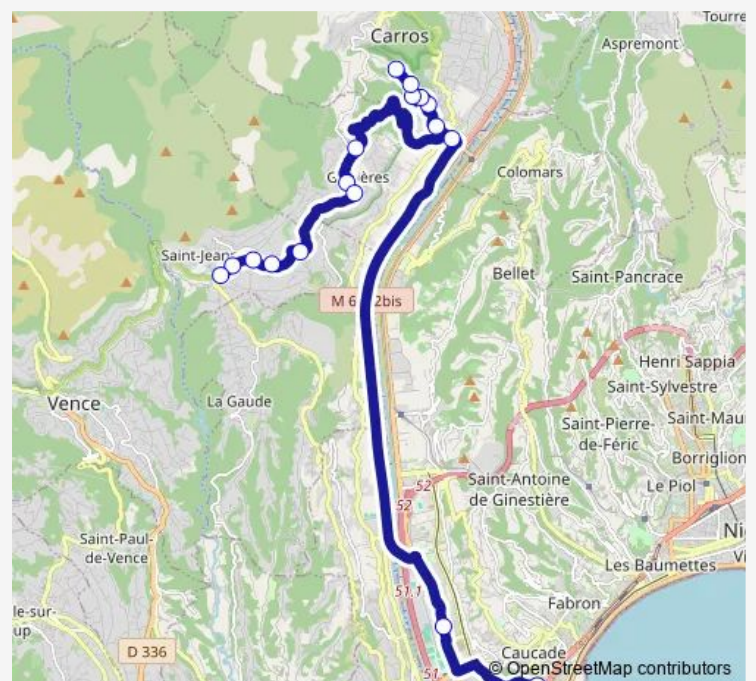

Route info

Direction: Carros Pagnol

Stops: 9

Trip Duration: 0 hour 30 min

C — Carros Pagnol / Gattières - Lycées T. Maulnier et Eucalyptus

Direction

Grinda — Le Peyron

17 stops

Tuesday 06:45

Wednesday 06:45

Thursday 06:45

Friday 06:45

Saturday —

Sunday —

Route info

Direction: Le Peyron

Stops: 18

Trip Duration: 1 hour 10 min

Direction

L'Emigra — Lycée Thierry Maulnier

9 stops

[Open route schedule](#)

L'Emigra

La Querello

Tuesday 17:20-18:10

Wednesday 12:20-13:10

Thursday 17:20-18:10

Friday 17:20-18:10

Saturday —

Sunday —

Route info

Direction: Grinda