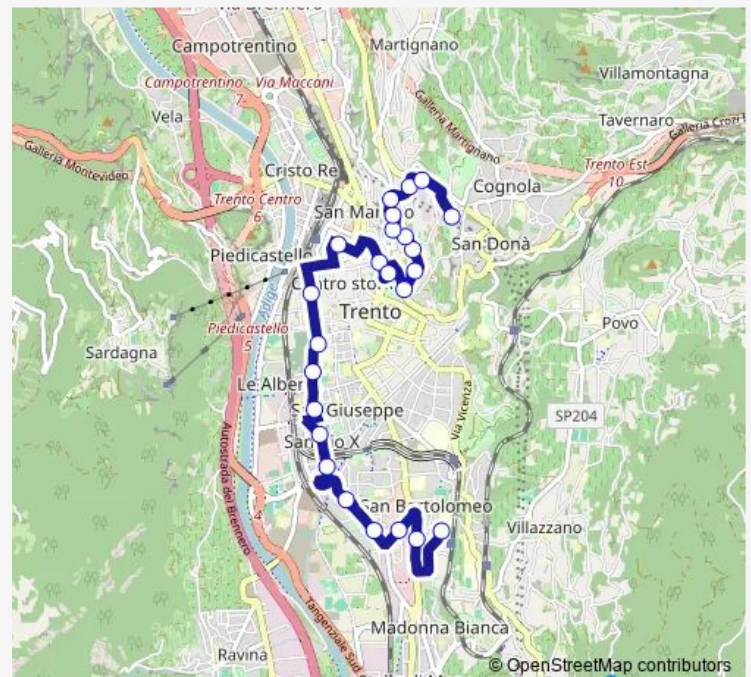

### Direction

Rsa S.Bartolomeo — Piazza Madonna Delle Laste

24 stops

[Open route schedule](#)

- Rsa S.Bartolomeo
- Verona Questura
- Fermi La Clarina
- Degasperi La Clarina
- Degasperi Anna Frank
- S.Pio X Benevoli
- S.Pio X Matteotti
- Bezzi Filzi
- Giusti Arcivescovile
- Rosmini Cimitero / Muse
- Rosmini S.Maria Maggiore
- Gazzoletti Piazza Dante
- Castello Buonconsiglio
- Venezia Port'aquila
- Giardini Collina
- Rsa Angeli Custodi
- Avancini Laste
- Via Delle Laste
- Piazza Cappuccini
- Cervara Cereria
- Quattro Strade

### Route schedule

Rsa S.Bartolomeo — Piazza Madonna Delle Laste

Monday	08:30-17:32
Tuesday	08:30-17:32
Wednesday	08:30-17:32
Thursday	08:30-17:32
Friday	08:30-17:32
Saturday	08:30-17:32
Sunday	—

### Route info

Direction: Rsa S.Bartolomeo

Stops: 24

Trip Duration: 0 hour 30 min

■ C — Rsa S.Bart. Angeli Custodi Laste

Muralta Valsugana

Ss 47 Muralta

Piazza Madonna Delle Laste

## Route info

Direction: Piazza Madonna Delle Laste

Stops: 20

Trip Duration: 0 hour 27 min

C Bus time schedules and route maps are available in an offline PDF at [busmaps.com](https://busmaps.com). Use the [busmaps.com](https://busmaps.com) website to see live bus times, train schedule or subway schedule, and step-by-step directions for all public transit in Trento