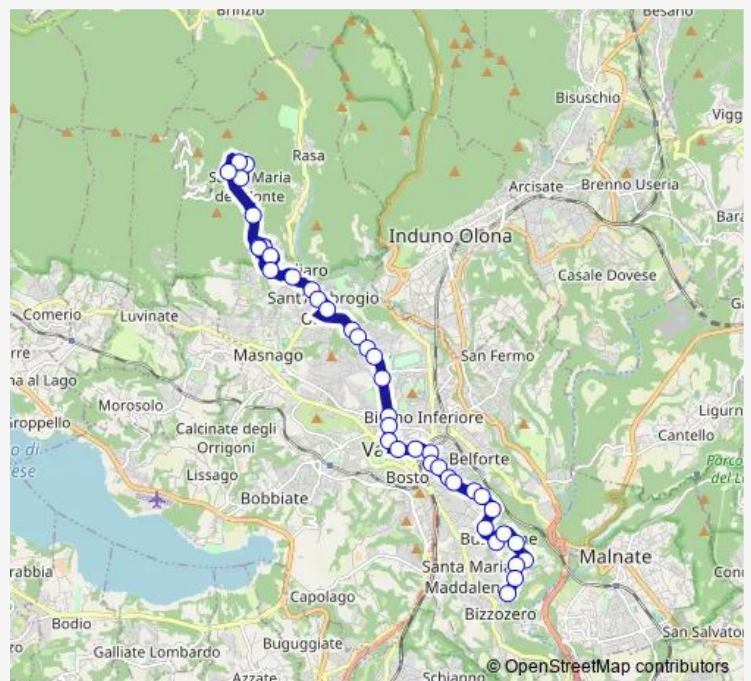

Bus C Sacro Monte - Bizzozero (Nabresina)

[Go to website](#)

Direction

Varese, De Gasperi, Park and Bus — Varese, Pogliaghi, S. Monte

4 stops

[Open route schedule](#)

Varese, De Gasperi, Park and Bus

Varese, Virgilio 15 fr. Milite Ignoto

Varese, Ceppo bv. Campo dei Fiori

Varese, Pogliaghi, S. Monte

Route schedule

Varese, De Gasperi, Park and Bus — Varese, Pogliaghi, S. Monte

Monday	00:00
Tuesday	00:00
Wednesday	00:00
Thursday	00:00
Friday	00:00
Saturday	00:00
Sunday	00:00

Route info

Direction: Varese, De Gasperi, Park and Bus

Stops: 4

Trip Duration: 0 hour 20 min

C — Sacro Monte - Bizzozero (Nabresina)

Direction

Varese, Piatti,Palasport — Varese, Deledda/Maiano

21 stops