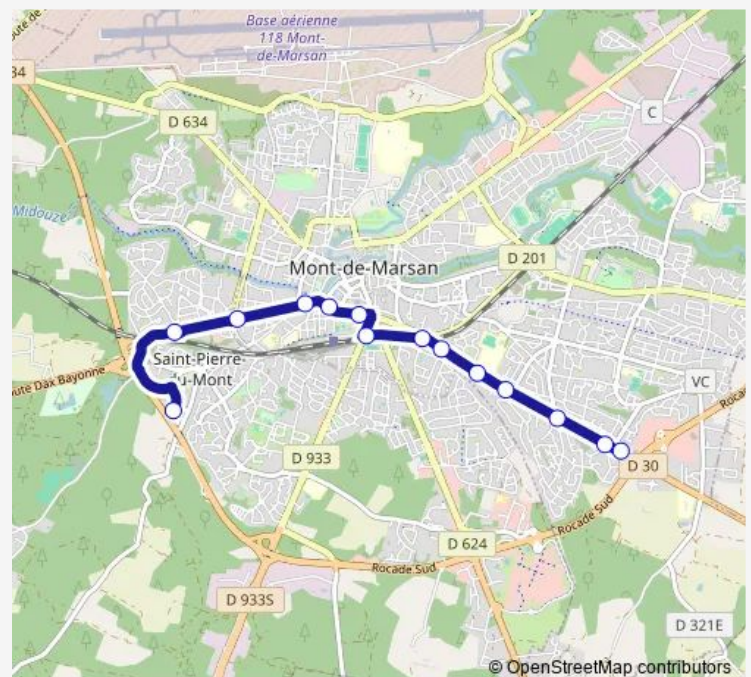

### Direction

P+R Pôle Culturel — Houga

16 stops

[Open route schedule](#)

P+R Pôle Culturel

Chat Botté

MT DE Marsan - Martyrs DE LA Resistance

Place Saint Louis

### Route schedule

P+R Pôle Culturel — Houga

Monday 07:26-17:26

Tuesday 07:26-17:26

Wednesday 07:26-17:26

Thursday 07:26-17:26

Friday 07:26-17:26

Saturday —

### Route info

Direction: P+R Pôle Culturel

Stops: 16

Trip Duration: 0 hour 28 min

C — Ligne C

## Direction

Houga — P+R Pôle Culturel

16 stops

[Open route schedule](#)

Houga

Chourié

Robert Schuman

Lamartine