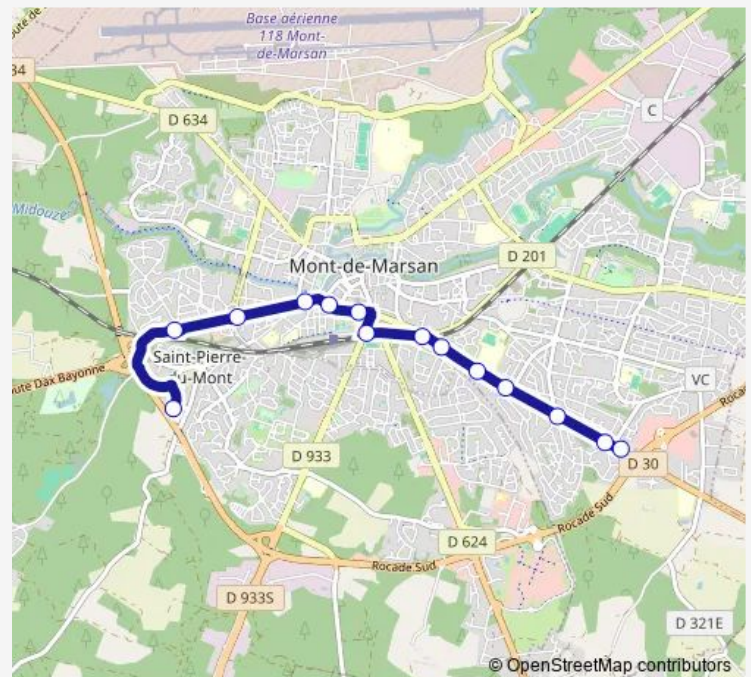

Bus C Ligne C

[Go to website](#)

Direction

P+R Pôle Culturel — Houga

16 stops

[Open route schedule](#)

P+R Pôle Culturel

Chat Botté

Monday 07:26-17:26

Tuesday 07:26-17:26

Wednesday 07:26-17:26

Thursday 07:26-17:26

Friday 07:26-17:26

Saturday —

Sunday —

Route info

Direction: P+R Pôle Culturel

Stops: 16

Trip Duration: 0 hour 24 min

C — Ligne C

Direction

P+R Pôle Culturel — Houga

14 stops

[Open route schedule](#)