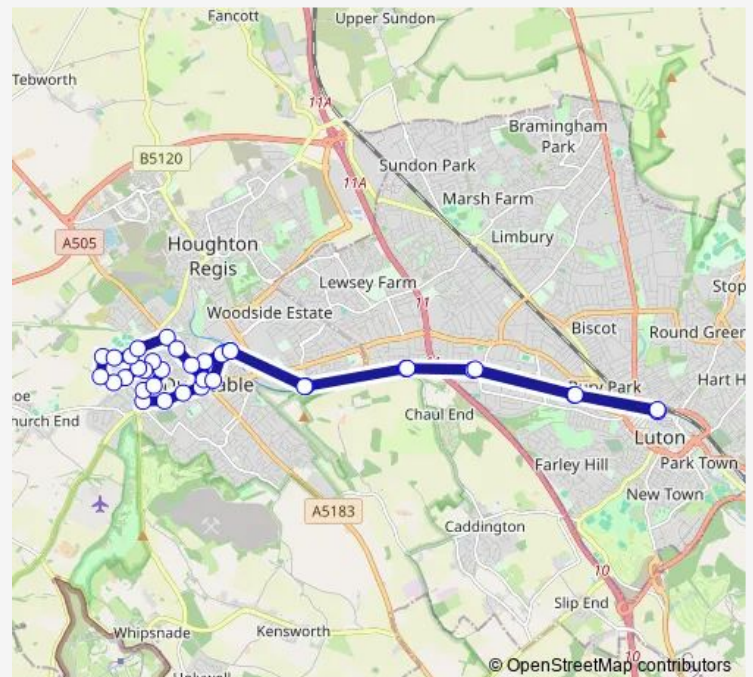

Park Street

Regent Street

The Quadrant

Route schedule

West Street — Luton Station Interchange

Monday 07:26

Tuesday 07:26

Wednesday 07:26

Thursday 07:26

Friday 07:26

Saturday 07:26

Sunday —

Route info

Direction: West Street

Stops: 30

Trip Duration: 0 hour 43 min

■ C — Luton - Dunstable - Beecroft - Dunstable - Luton

Church Street

Priory View

Boscombe Road

Liscombe Road

Ridgeway Avenue

Kingsbury Avenue

Allenby Avenue

Route info

Direction: Luton Station Interchange

Stops: 38

Trip Duration: 0 hour 50 min

Langridge Court

Westfield Road

Park Street

Regent Street