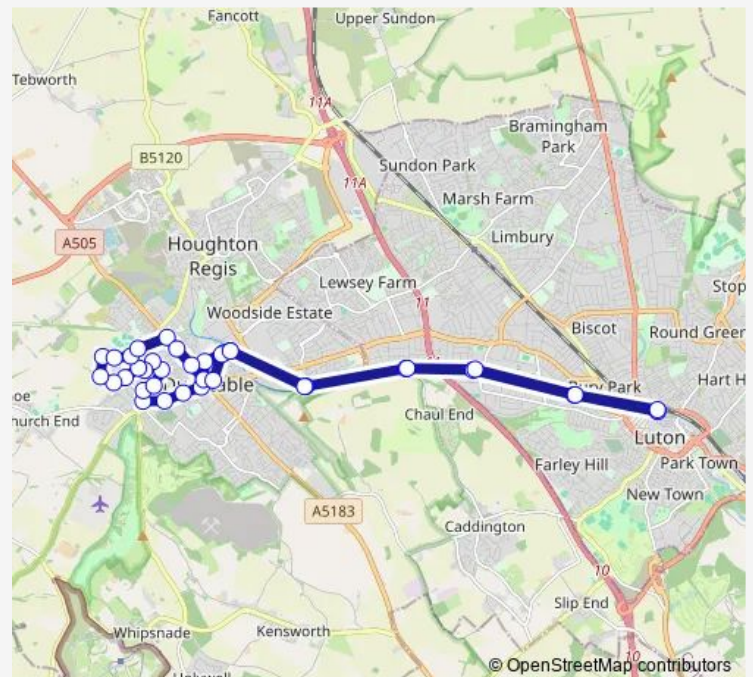

### Route schedule

West Street — Luton Station Interchange

Monday 07:26

Tuesday 07:26

Wednesday 07:26

Thursday 07:26

Friday 07:26

Saturday 07:26

### Route info

Direction: West Street

Stops: 30

Trip Duration: 0 hour 43 min

■ C — Luton - Dunstable - Beecroft - Dunstable - Luton

Church Street

Priory View

Boscombe Road

Liscombe Road

Ridgeway Avenue

Kingsbury Avenue

Allenby Avenue

Evelyn Road

Luton Station Interchange

## Route info

Direction: Luton Station Interchange

Stops: 38

Trip Duration: 0 hour 50 min

Langridge Court

Westfield Road

Park Street

Regent Street