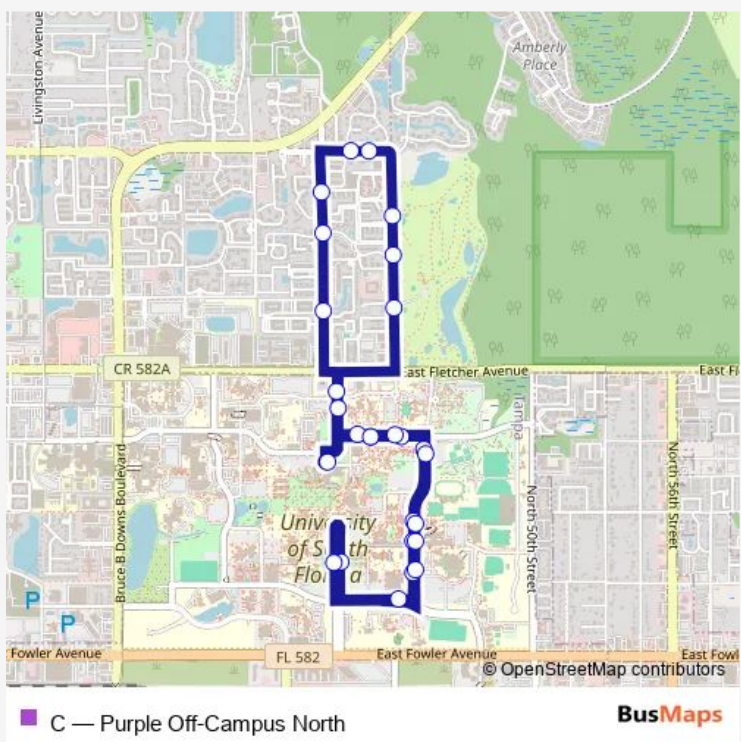

Bus C Purple Off-Campus North

[Go to website](#)

Direction
 Holly Mail Room — Holly Mail Room

27 stops

[Open route schedule](#)

- Holly Mail Room
- Maple Suites at Holly
- Maple Suites
- Social Science
- Cooper Hall
- Business Administration
- Business North
- Library Lib
- Math & Engineering
- Sundome West
- Rec Center
- CW Young Hall
- Tennis Courts
- Holly Security Office
- Epsilon Hall
- Andros
- Rocky's
- Fairway One
- The Claw
- Oak Ramble
- Skipper Road

Route schedule
 Holly Mail Room — Holly Mail Room

Monday	07:00
Tuesday	07:00
Wednesday	07:00
Thursday	07:00
Friday	07:00
Saturday	07:00
Sunday	07:00

Route info

Direction: Holly Mail Room

Stops: 27

Trip Duration: 0 hour 23 min

Willow Brooke

Cambridge Woods Drive

40fifty Lofts

Palm & Laurel

Marshall Student Center

Holly Mail Room

C Bus time schedules and route maps are available in an offline PDF at busmaps.com. Use the busmaps.com website to see live bus times, train schedule or subway schedule, and step-by-step directions for all public transit in Tampa