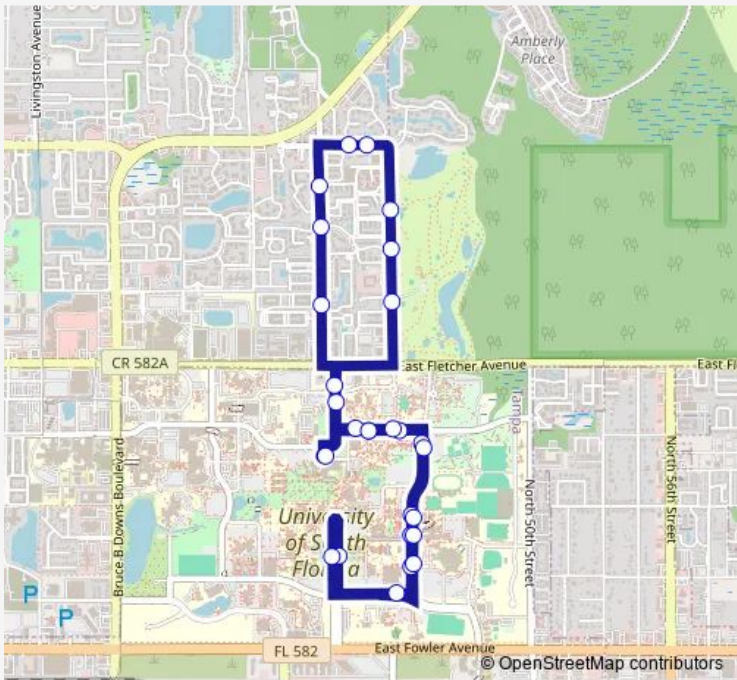

Bus C Purple Off-Campus North

[Go to website](#)

Direction
 Holly Mail Room — Holly Mail Room

27 stops

[Open route schedule](#)

- Holly Mail Room
- Maple Suites at Holly
- Maple Suites
- Social Science
- Cooper Hall
- Business Administration
- Business North
- Library Lib
- Math & Engineering
- Sundome West
- Rec Center
- CW Young Hall
- Tennis Courts
- Holly Security Office
- Epsilon Hall
- Andros
- Rocky's
- Fairway One
- The Claw
- Oak Ramble
- Skipper Road

Route schedule
 Holly Mail Room — Holly Mail Room

Monday	07:00
Tuesday	07:00
Wednesday	07:00
Thursday	07:00
Friday	07:00
Saturday	07:00
Sunday	07:00

Route info

Direction: Holly Mail Room

Stops: 27

Trip Duration: 0 hour 23 min

■ C — Purple Off-Campus North
 BusMaps

Willow Brooke

Cambridge Woods Drive

40fifty Lofts

Palm & Laurel

Marshall Student Center

Holly Mail Room

C Bus time schedules and route maps are available in an offline PDF at busmaps.com. Use the busmaps.com website to see live bus times, train schedule or subway schedule, and step-by-step directions for all public transit in Tampa