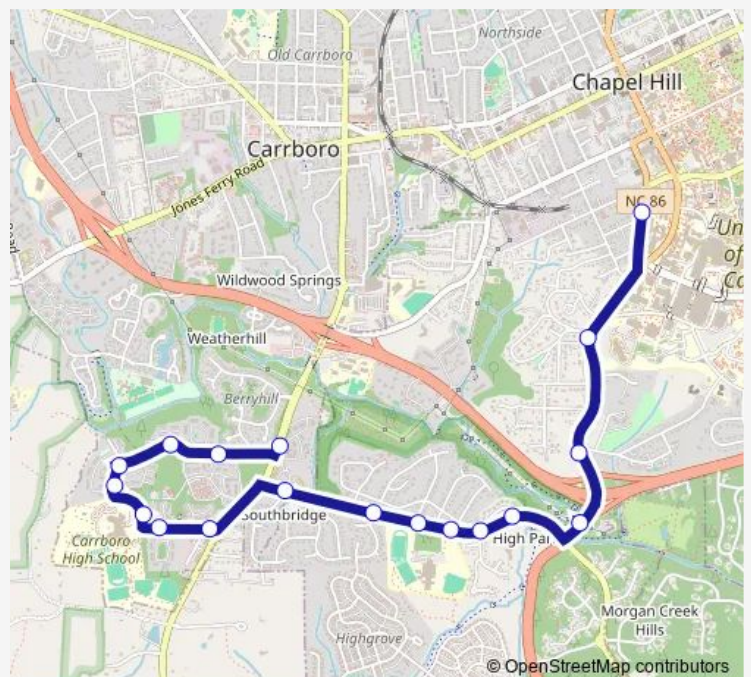

## Bus C C - UNC Campus / Smith Level

[Go to website](#)

**Direction**

Pittsboro St at Credit Union — Smith Level Road at BPW Club Road Northbound

18 stops

[Open route schedule](#)

- Pittsboro St at Credit Union
- South Columbia Street at Westwood Drive
- South Columbia Street at Purefoy Road Southbound
- US 15-501 South at Culbreth Road
- Culbreth Road at Channing Lane
- Culbreth Road at Culbreth Park Drive
- Culbreth Road at Southbridge Drive
- Culbreth Road at Adams Way
- Culbreth Road at Weyer Drive
- Culbreth Road at Covenant Place
- Rock Haven Road at Smith Level Road
- Rock Haven Road at Rock Creek Road West
- Carrboro High School Northbound
- Tar Hill Drive at Carrboro High School Northbound
- Tar Hill Drive at BPW Club Road Northbound
- BPW Club Road at Apartments
- BPW Club Road at the Villages
- Smith Level Road at BPW Club Road Northbound

**Route schedule**

Pittsboro St at Credit Union — Smith Level Road at BPW Club Road Northbound

Monday	06:00-18:00
Tuesday	06:00-18:00
Wednesday	06:00-18:00
Thursday	06:00-18:00
Friday	06:00-18:00
Saturday	—
Sunday	—

**Route info**

Direction: Pittsboro St at Credit Union

Stops: 18

Trip Duration: 0 hour 15 min

C — C - UNC Campus / Smith Level

**Direction**

Smith Level Road at BPW Club Road Northbound — Pittsboro St at Credit Union

South Columbia Street at Mason Farm

South Columbia Street at Health Sciences Library

South Columbia Street at UNC Rotc Naval Armory

Pittsboro Street at Newman Center

Pittsboro St at Credit Union

**Route schedule**