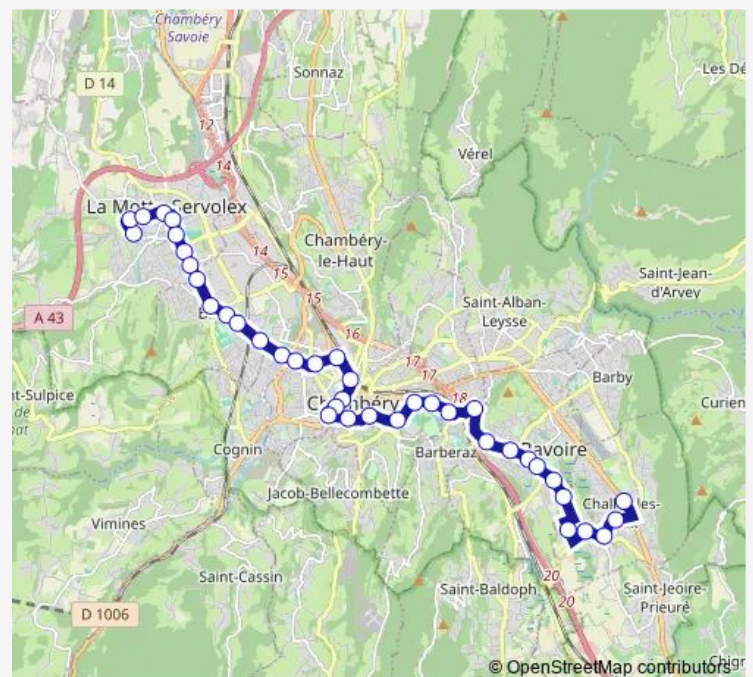

### Route schedule

Challes Centre — De Gaulle

Monday 05:15-20:50

Tuesday 05:15-20:50

Wednesday 05:15-20:50

Thursday 05:15-22:35

Friday 05:15-22:35

Saturday 05:15-22:35

### Route info

Direction: Challes Centre

Stops: 39

Trip Duration: 0 hour 46 min

C — Challes Centre > DE Gaulle

Gare

Gambetta

Piscine du Stade