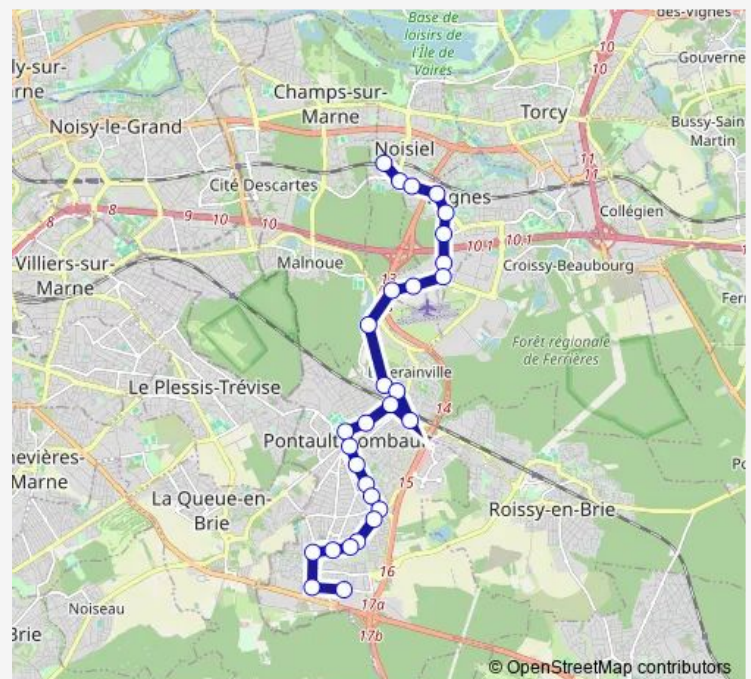

Saturday 12:20-12:50

Sunday —

Route info

Direction: Noisiel Rer

Stops: 29

Trip Duration: 0 hour 32 min

Lycee Camille Claudel

La Pépinière

28 stops

[Open route schedule](#)

Centre Commercial

Pavé

Eglise

Château Candalle

Berchères

Grande Haie