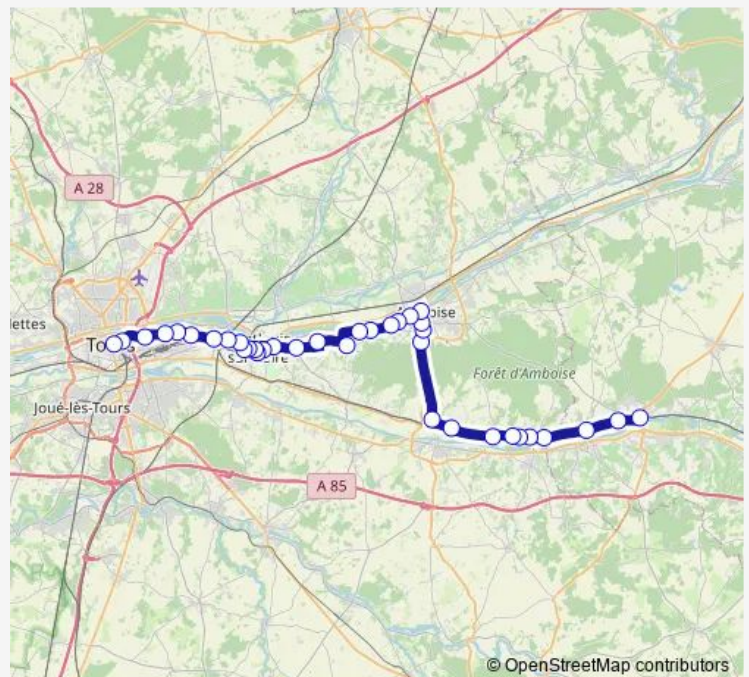

Thursday 06:41-07:35

Friday 06:41-07:35

Saturday 06:48-07:35

Sunday —

Route info

Direction: Husseau

Stops: 25

Trip Duration: 1 hour 4 min

C — Montrichard - Tours

Justices

Val Fleuri

Mirabeau

Halte Routière

## Direction

Halte Routière — Husseau

27 stops

[Open route schedule](#)

Halte Routière

Mirabeau

Val Fleuri

Justices