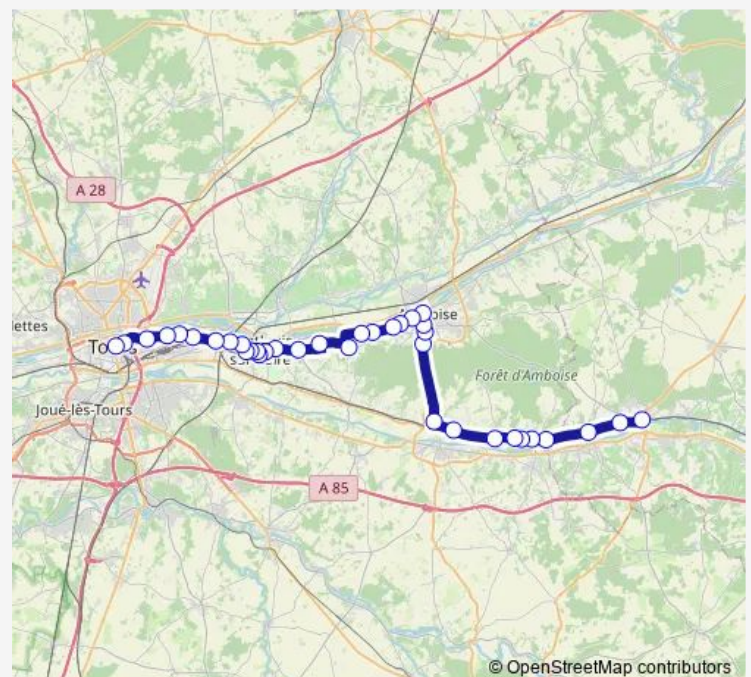

### Route schedule

Husseau — Halte Routière

Monday 06:41-07:35

Tuesday 06:41-07:35

Wednesday 06:41-07:35

Thursday 06:41-07:35

Friday 06:41-07:35

Saturday 06:48-07:35

### Route info

Direction: Husseau

Stops: 25

Trip Duration: 0 hour 57 min

C — Montrichard - Tours

BusMaps

Justices

Val Fleuri

Mirabeau

Halte Routière