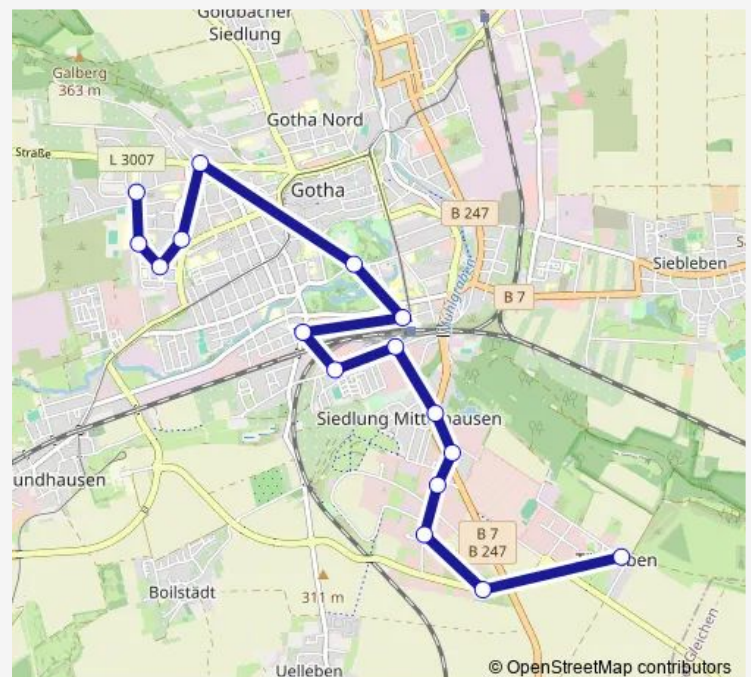

### Direction

Gotha, Boilstädt — Gotha, Hauptbahnhof

14 stops

[Open route schedule](#)

Gotha, Boilstädt

Gotha, Burbachstraße

Gotha, Harjesstraße

Gotha, Schlegelstraße

### Route schedule

Gotha, Boilstädt — Gotha, Hauptbahnhof

Monday 20:32-22:41

Tuesday 20:32-22:41

Wednesday 20:32-22:41

Thursday 20:32-22:41

Friday 20:32-22:41

Saturday 16:32-20:32

### Route info

Direction: Gotha, Boilstädt

Stops: 14

Trip Duration: 0 hour 26 min

## Direction

Gotha, Töpflerleben — Gotha, Eschleber Straße

16 stops

[Open route schedule](#)

Gotha, Töpflerleben

Gotha, Dr.-Troch-Straße

Gotha, Burbachstraße

Gotha, Harjesstraße