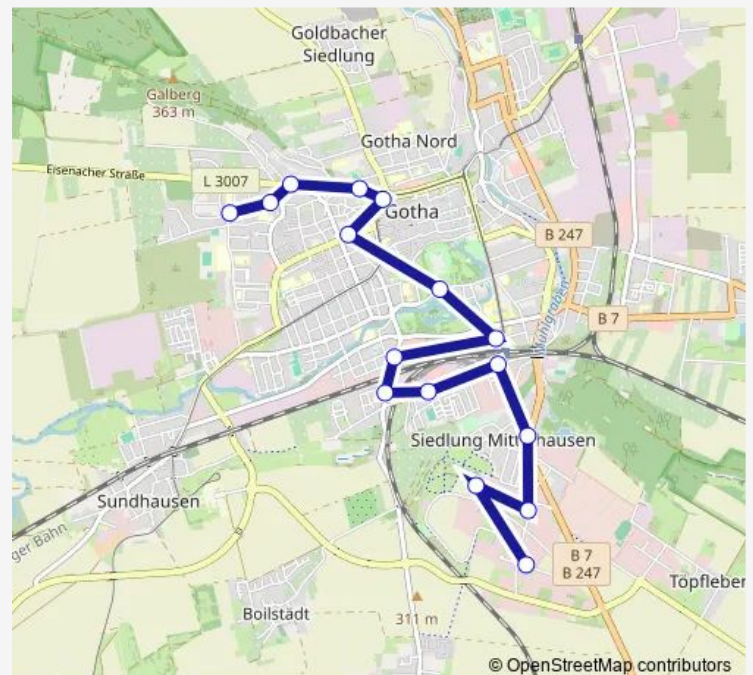

Gotha, Huttenstraße

Gotha, Hauptbahnhof

Route schedule

Gotha, Boilstädt — Gotha, Hauptbahnhof

Monday 20:36-23:13

Tuesday 20:36-23:13

Wednesday 20:36-23:13

Thursday 20:36-23:13

Friday 20:36-23:13

Saturday 16:32-20:32

Sunday —

Route info

Direction: Gotha, Boilstädt

Stops: 14

Trip Duration: 0 hour 26 min

Direction

Gotha, Töpflerleben — Gotha, Eschleber Straße

16 stops

[Open route schedule](#)

Gotha, Töpflerleben

Gotha, Dr.-Troch-Straße

Gotha, Burbachstraße

Gotha, Harjesstraße

Gotha, Schlegelstraße

Thursday 05:33-18:03

Friday 05:33-18:03

Saturday 07:33-15:33

Sunday —

Route info

Direction: Gotha, Töpflerleben

Stops: 16

Trip Duration: 0 hour 29 min