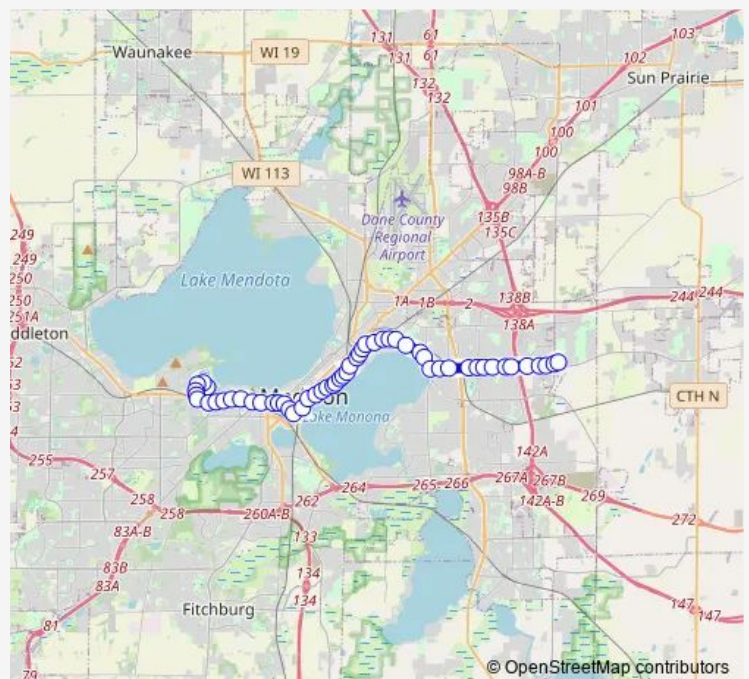

[Go to website](#)

Direction
 E Buckeye at Kings Mill — Observatory at Highland
 60 stops
[Open route schedule](#)

- E Buckeye at Kings Mill
- Kings Mill at Cottontail
- E Buckeye at Kings Mill
- E Buckeye at S Thompson
- E Buckeye at Ellen
- E Buckeye at Vondron
- E Buckeye at Woodvale
- E Buckeye at Twilight
- E Buckeye at Dondee
- E Buckeye at S Stoughton E
- Buckeye at Camden
- Buckeye at Turner
- Buckeye at Lakeview
- Davies at Buckeye
- Davies at Drexel
- Dempsey at Gary
- Cottage Grove at Dempsey
- Cottage Grove at Drexel
- Atwood at Cottage Grove
- Atwood at Margaret
- Atwood at Walter

Route schedule

E Buckeye at Kings Mill — Observatory at Highland

Monday	04:37-18:48
Tuesday	04:37-18:48
Wednesday	04:37-18:48
Thursday	04:37-18:48
Friday	04:37-18:48
Saturday	—
Sunday	—

Route info

Direction: E Buckeye at Kings Mill

Stops: 60

Trip Duration: 0 hour 43 min

■ C — Route C

Atwood at Oakridge

Atwood at S Fair Oaks

Atwood at Waubesa

Atwood at Ohio

Atwood at Division