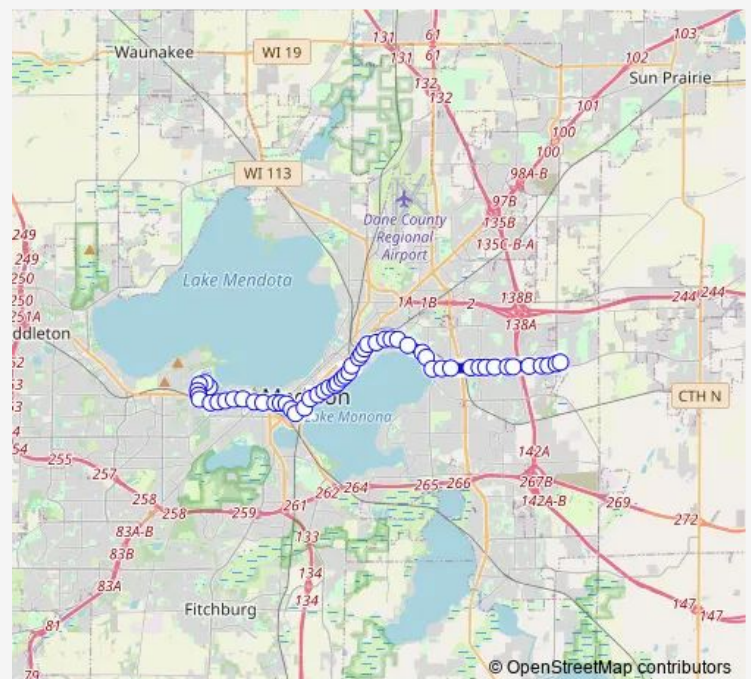

[Go to website](#)

Direction
 E Buckeye at Kings Mill — Observatory at Highland
 60 stops
[Open route schedule](#)

- E Buckeye at Kings Mill
- Kings Mill at Cottontail
- E Buckeye at Kings Mill
- E Buckeye at S Thompson
- E Buckeye at Ellen
- E Buckeye at Vondron
- E Buckeye at Woodvale
- E Buckeye at Twilight
- E Buckeye at Dondee
- E Buckeye at S Stoughton E
- Buckeye at Camden
- Buckeye at Turner
- Buckeye at Lakeview
- Davies at Buckeye
- Davies at Drexel
- Dempsey at Gary
- Cottage Grove at Dempsey
- Cottage Grove at Drexel
- Atwood at Cottage Grove
- Atwood at Margaret
- Atwood at Walter

Route schedule

E Buckeye at Kings Mill — Observatory at Highland

Monday	04:37-18:48
Tuesday	04:37-18:48
Wednesday	04:37-18:48
Thursday	04:37-18:48
Friday	04:37-18:48
Saturday	—
Sunday	—

Route info

Direction: E Buckeye at Kings Mill

Stops: 60

Trip Duration: 0 hour 55 min

■ C — Route C

Atwood at Oakridge

Atwood at S Fair Oaks

Atwood at Waubesa

Atwood at Ohio

Atwood at Division