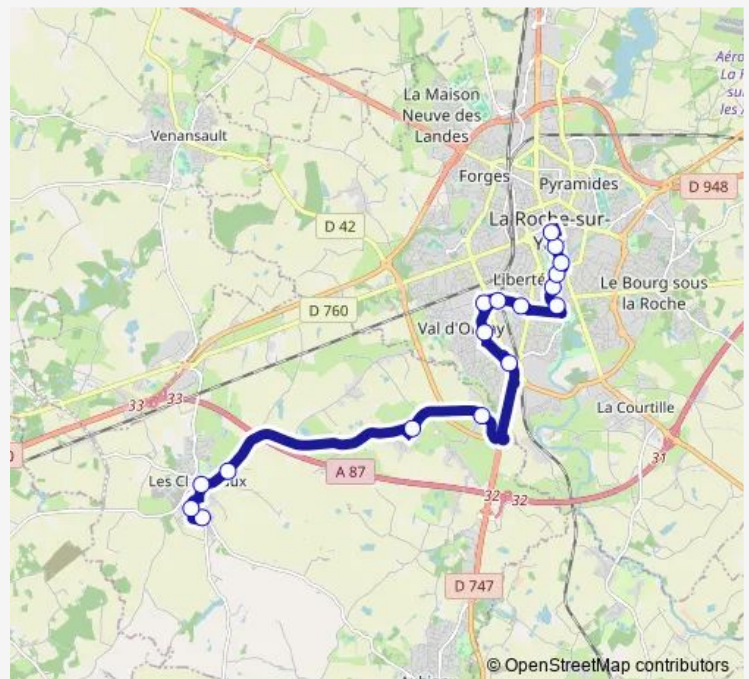

Simbrandière

Jules Verne

Rousseau

Préfecture

Napoléon Dromadaire

Robretières

### Route schedule

Vignes — Robretières

Monday 07:12

Tuesday 07:12

Wednesday 07:12

Thursday 07:12

Friday 07:12

Saturday —

### Route info

Direction: Vignes

Stops: 18

Trip Duration: 0 hour 42 min

■ C — Les Clouzeaux - Napoléon

**Direction**

Rosa Parks — Napoléon Ibis Sacré

2 stops

## Route info

Direction: Rosa Parks

Stops: 2

Trip Duration: 0 hour 11 min