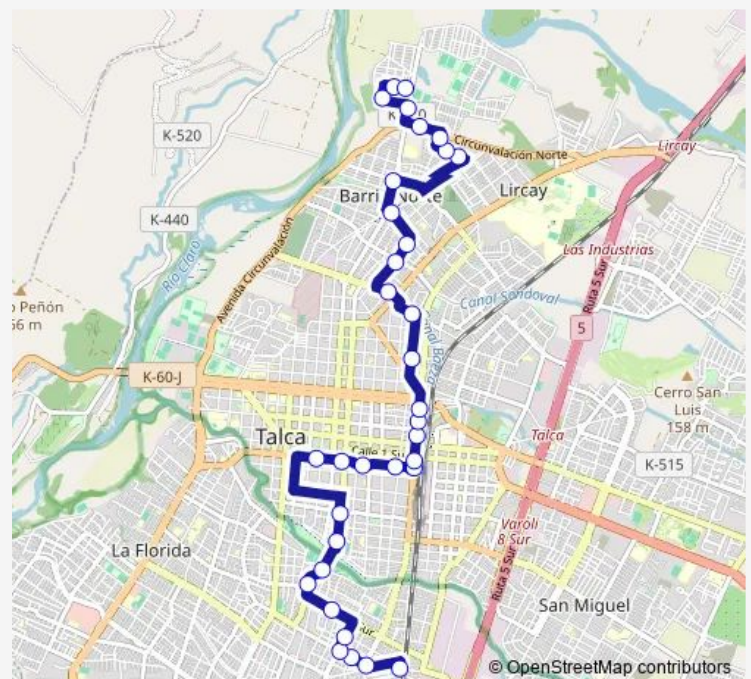

I - Siete Ote / Ramón Freire

I - Siete Ote / Domingo Sta María

Siete Oriente / Trece Nte

Doce Nte / Lircay

Diez Norte / Lircay

### Route schedule

Terminal / Templanza — Terminal / Once Oriente

Monday	06:00-21:48
Tuesday	06:00-21:48
Wednesday	06:00-21:48
Thursday	06:00-21:48
Friday	06:00-21:48
Saturday	06:00-21:48
Sunday	06:00-21:48

### Route info

Direction: Terminal / Templanza

Stops: 44

Trip Duration: 0 hour 32 min

■ C

BusMaps

Diez Norte / Los Robles

Diez Oriente / Seis Norte