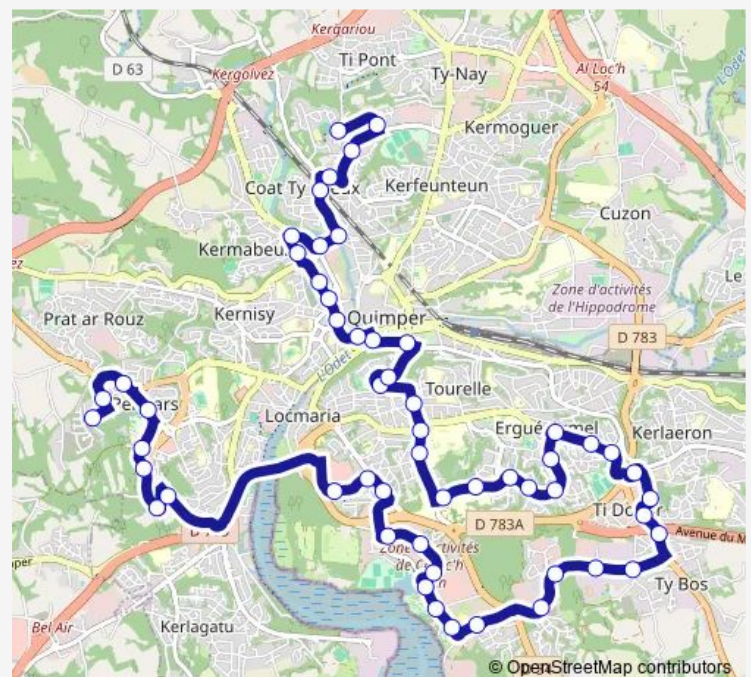

### Route schedule

Saint Jean-Baptiste — Kervalguen

Monday 06:47-19:24

Tuesday 06:47-19:24

Wednesday 06:47-19:24

Thursday 06:47-19:24

Friday 06:47-19:24

Saturday 06:47-19:24

### Route info

Direction: Saint Jean-Baptiste

Stops: 56

Trip Duration: 0 hour 58 min

■ C — Kervalguen - Saint-Jean-Baptiste

BusMaps

CH Entrée Sud

Iut