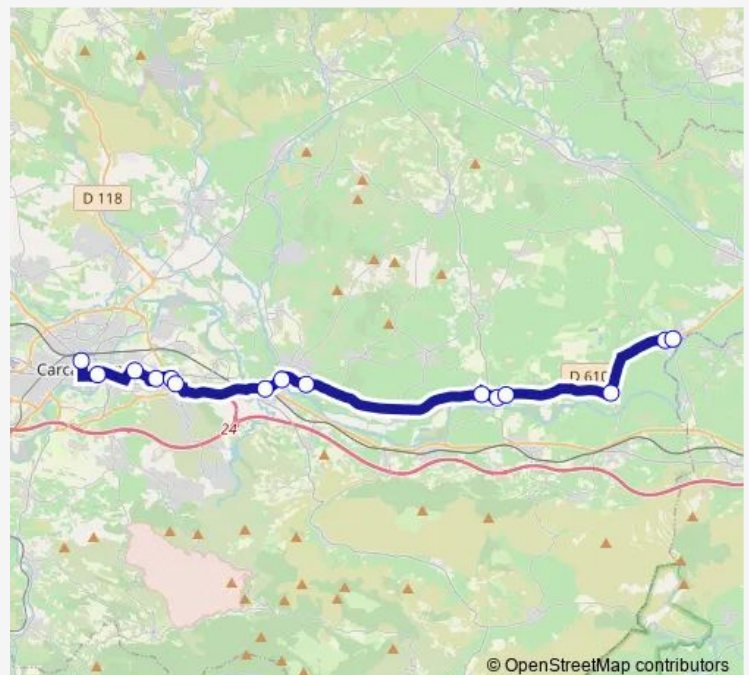

Saint Jean Aigues Vives

Lotissement LES Graves Marseillette

Mairie Marseillette

College Capendu

Route schedule

Badens — College Capendu

Monday	07:10
Tuesday	07:10
Wednesday	07:10
Thursday	07:10
Friday	07:10
Saturday	—
Sunday	—

Route info

Direction: Badens

Stops: 6

Trip Duration: 0 hour 40 min

C — Puicheric-Carcassonne

Direction

College Cappendu — Place Cambriels Puicheric

6 stops