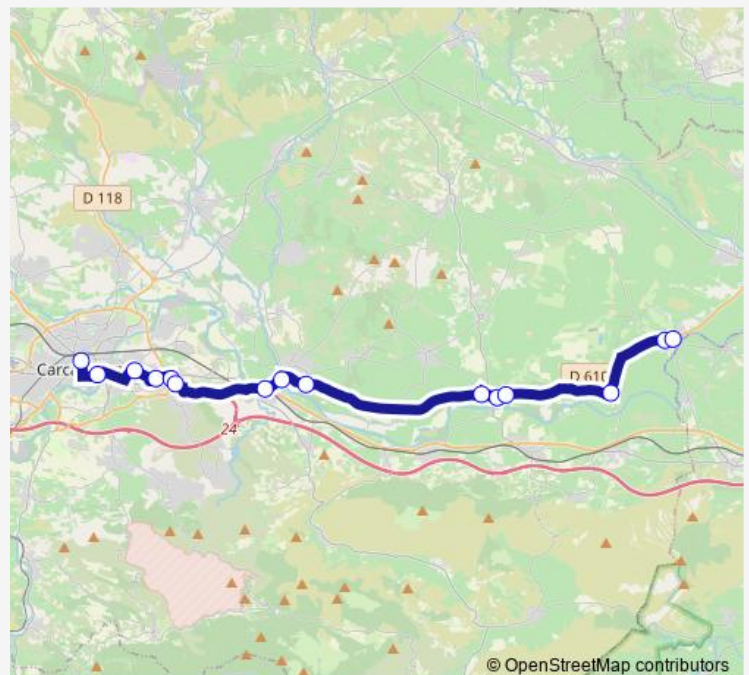

Friday 07:10

Saturday —

Sunday —

Route info

Direction: Badens

Stops: 6

Trip Duration: 0 hour 40 min

C — Puicheric-Carcassonne

Direction

College Cappendu — Place Cambriels Puicheric

6 stops

[Open route schedule](#)

College Cappendu

Mairie Marseillette

LE Faubourg Marseillette

Route DE Puicheric Blomac