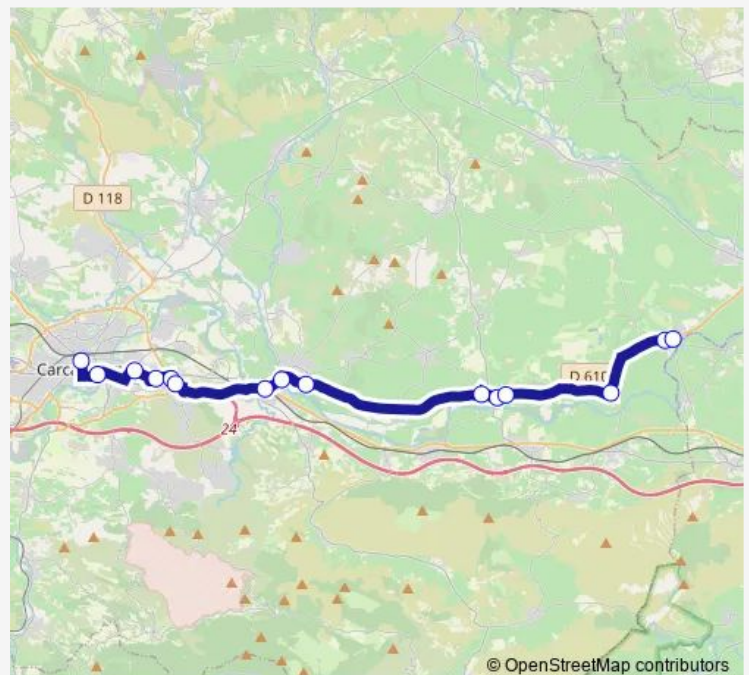

Friday 07:30

Saturday —

Sunday —

Route info

Direction: Lotissement Douzens

Stops: 6

Trip Duration: 0 hour 20 min

C — Puicheric-Carcassonne