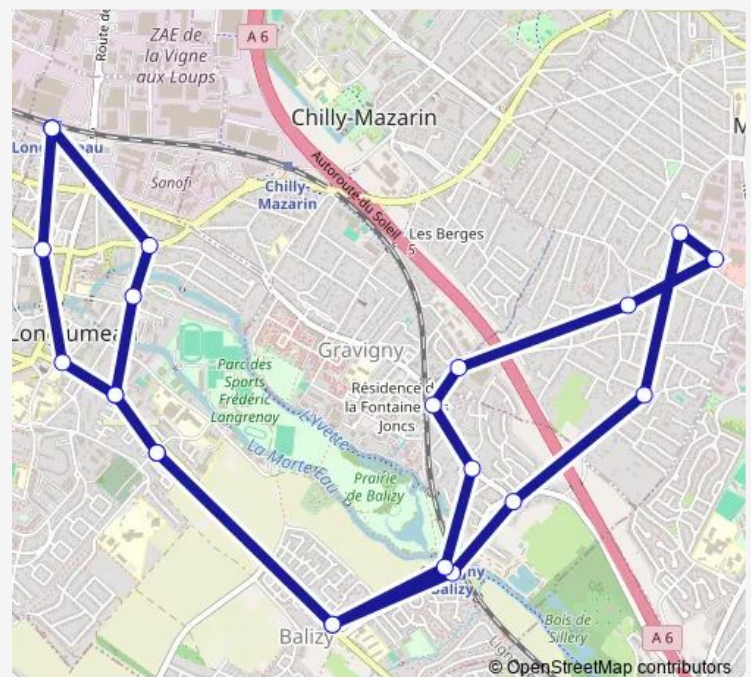

Clinique de l'Yvette

Balizy

Gare de Gravigny Balizy

Rue de Savigny

Rue Lavoisier

Maison de la Petite Enfance

Centre Commercial

Pasteur

Morin

Pont des Maures

Georges Brassens

Gare de Gravigny Balizy

Balizy

Clinique de l'Yvette

Foyer Avril

Théâtre

Saturday 09:45-15:55

Sunday 08:05-13:05

Route info

Direction: Gare RER Longjumeau

Stops: 22

Trip Duration: 0 hour 44 min

C Bus time schedules and route maps are available in an offline PDF at busmaps.com. Use the busmaps.com website to see live bus times, train schedule or subway schedule, and step-by-step directions for all public transit in Paris