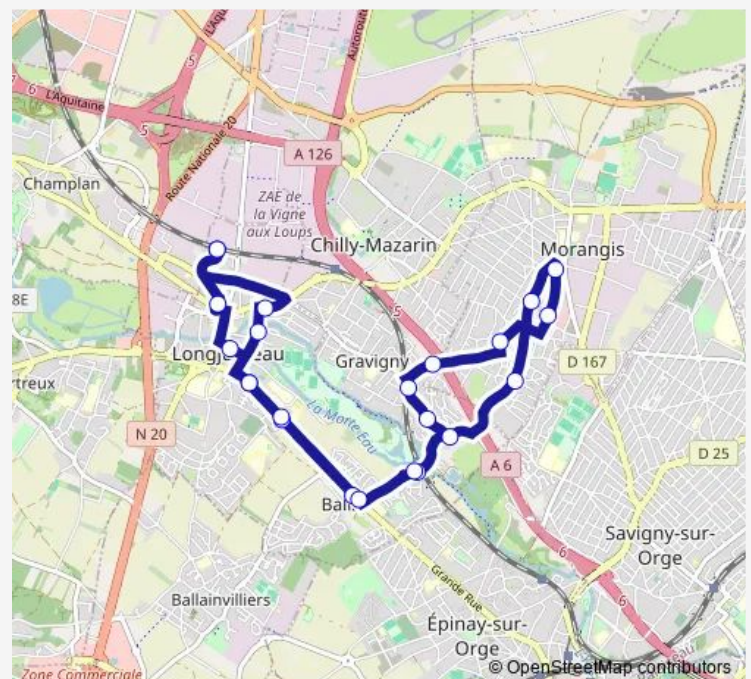

Collège M. Vignaud

Centre Commercial

Pasteur

Morin

Pont des Maures

Georges Brassens

Gare de Gravigny-Balizy Rer

Balizy

Clinique de l'Yvette

Foyer Avril

Théâtre

Route schedule

Gare de Longjumeau Rer — Gare de Longjumeau Rer

Monday 09:45-15:55

Tuesday 09:45-15:55

Wednesday 09:45-15:55

Thursday 09:45-15:55

Friday 09:45-15:55

Saturday 09:45-15:55

Sunday 08:05-13:10

Route info

Direction: Gare de Longjumeau Rer

Stops: 23

Trip Duration: 0 hour 44 min

■ C — Ligne C

Général de Gaulle

Gare de Longjumeau Rer

C Bus time schedules and route maps are available in an offline PDF at busmaps.com. Use the busmaps.com website to see live bus times, train schedule or subway schedule, and step-by-step directions for all public transit in Paris