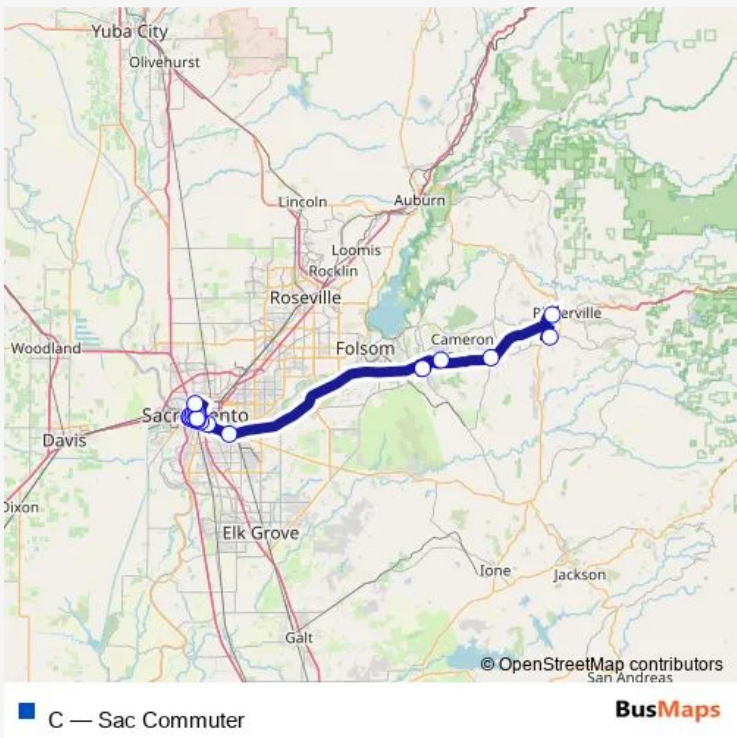

Bus C Sac Commuter

[Go to website](#)

Direction
 Central Park and Ride (Commerce Wy.) — Richards Blvd at North 7th Street

20 stops

[Open route schedule](#)

- Central Park and Ride (Commerce Wy.)
- Ray Lawyer Drive Park and Ride
- Ponderosa Rd. Park and Ride
- Bass Lake Road Park and Ride
- El Dorado Hills Park and Ride
- S Street at 65th Street (westbound)
- P St. at 30th St.
- P St. at 21st St.
- P St. at 16th St.
- P St. at 13th St.
- P St. at 9th St.
- 5th St. at P St.
- 5th St. at N St.
- 8th St at Capitol Mall
- 8th St. at I St.
- H St. at 11th St.
- H St. at 14th St.
- 15th St. at K St.
- 15th St at N St
- Richards Blvd at North 7th Street

Route schedule

Central Park and Ride (Commerce Wy.) — Richards Blvd at North 7th Street

Monday	05:10-07:50
Tuesday	05:10-07:50
Wednesday	05:10-07:50
Thursday	05:10-07:50
Friday	05:10-07:50
Saturday	—
Sunday	—

Route info

Direction: Central Park and Ride (Commerce Wy.)

Stops: 20

Trip Duration: 1 hour 45 min

Direction

Richards Blvd at North 7th Street — Central Park and Ride
(Commerce Wy.)

20 stops

[Open route schedule](#)

H St. at 14th St.

15th St. at K St.

15th St at N St

Q St. at 16th St.

Q St. at 21st St.

Q St. at 29th St.

S Street at 65th Street (eastbound)

El Dorado Hills Park and Ride