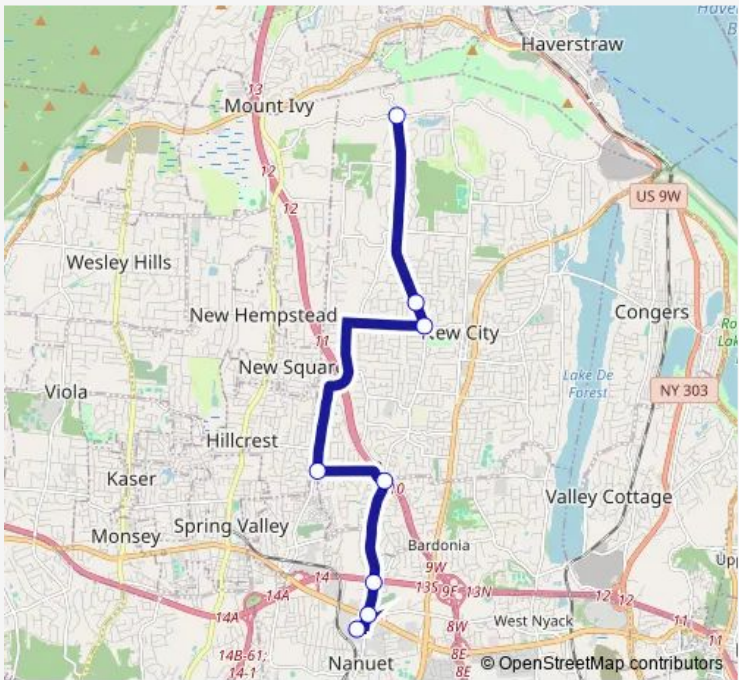

Bus C Route C

[Go to website](#)

Direction
 Nanuet Mall — S. Mountain Rd. & Little Tor Rd.
 8 stops
[Open route schedule](#)

- Nanuet Mall
- Middletown Rd. & Rte. 59
- Middlewood Complex
- West Clarkstown Rd & N Middletown Rd
- West Clarkstown Rd. & Lariat Ct.
- New Hempstead Rd.
- New Hempstead Rd. & Little Tor Rd.
- S. Mountain Rd. & Little Tor Rd.

Route schedule
 Nanuet Mall — S. Mountain Rd. & Little Tor Rd.

Monday	07:30-19:30
Tuesday	07:30-19:30
Wednesday	07:30-19:30
Thursday	07:30-19:30
Friday	07:30-19:30
Saturday	09:35-17:15
Sunday	—

Route info
 Direction: Nanuet Mall
 Stops: 8
 Trip Duration: 0 hour 35 min

■ C — Route C BusMaps

Direction

S. Mountain Rd. & Little Tor Rd. — Nanuet Mall

8 stops

[Open route schedule](#)

S. Mountain Rd. & Little Tor Rd.

New Hempstead Rd.

West Clarkstown Rd & New Hempstead Rd

Route info

Direction: S. Mountain Rd. & Little Tor Rd.

Stops: 8

Trip Duration: 0 hour 35 min

C Bus time schedules and route maps are available in an offline PDF at busmaps.com. Use the busmaps.com website to see live bus times, train schedule or subway schedule, and step-by-step directions for all public transit in New City