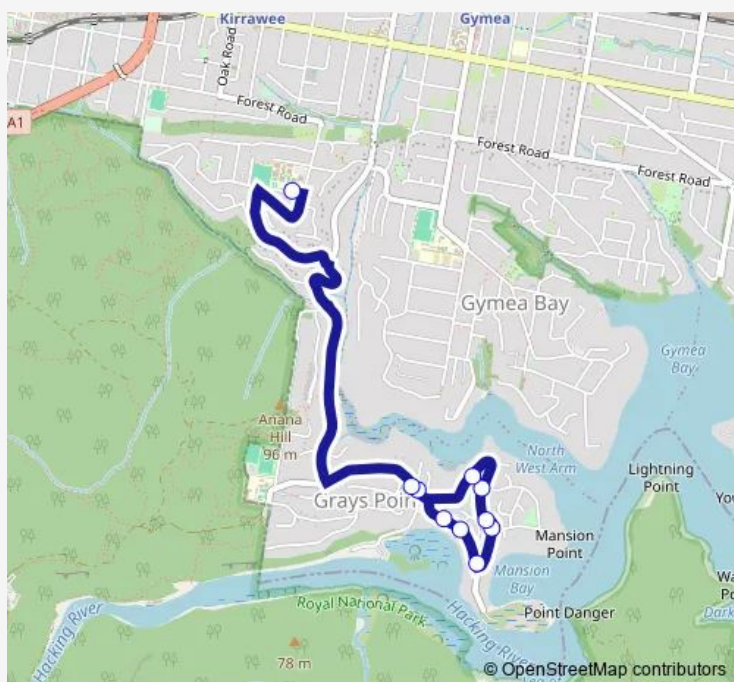

School Bus S246 Kirrawee HS to Grays Point

[Go to website](#)

Direction

Kirrawee High School, Duneba Av — Grays Point Community Hall, Grays Point Rd

10 stops

[Open route schedule](#)

Kirrawee High School, Duneba Av

94 Peninsular Rd

Grays Point Community Hall, Grays Point Rd

Route schedule

Kirrawee High School, Duneba Av — Grays Point Community Hall, Grays Point Rd

Monday	15:05
Tuesday	15:05
Wednesday	15:05
Thursday	15:05
Friday	15:05
Saturday	—
Sunday	—

Route info

Direction: Kirrawee High School, Duneba Av

Stops: 10

Trip Duration: 0 hour 12 min

S246 — Kirrawee HS to Grays Point

S246 School Bus time schedules and route maps are available in an offline PDF at busmaps.com. Use the busmaps.com website to see live bus times, train schedule or subway schedule, and step-by-step directions for all public transit in Sydney