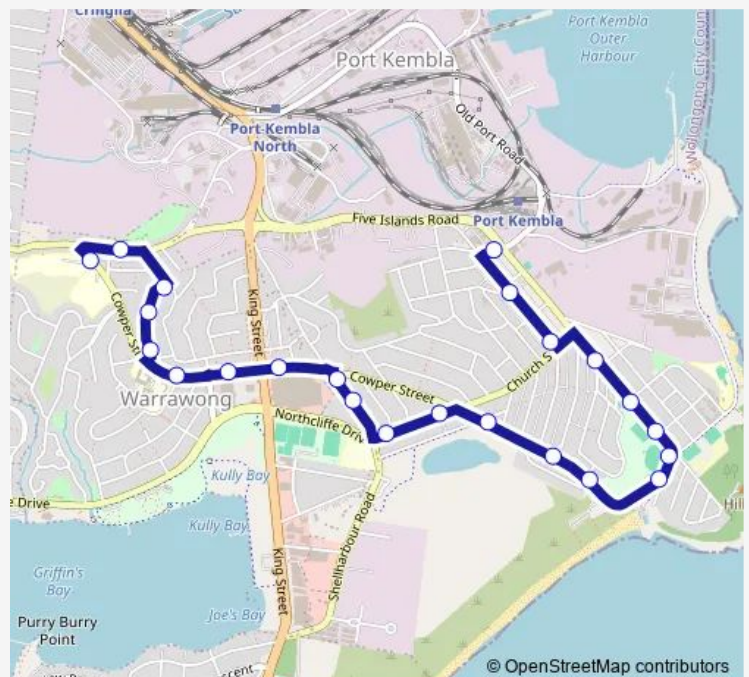

King George V Park, Olympic Bvd

King George V Park, Military Rd

Military Rd Opp Quarry St

Military Rd After Second Av

Port Kembla Community Centre, Wentworth Rd

Route schedule

Warrawong High School, Cowper St — Darcy Rd At Military Rd

Monday 15:05

Tuesday 15:05

Wednesday 13:40

Thursday 15:05

Friday 15:05

Saturday —

Sunday —

Route info

Direction: Warrawong High School, Cowper St

Stops: 23

Trip Duration: 0 hour 15 min

S246 — Warrawong HS to Darcy Rd at Military Rd

Wentworth St At Allan St

Darcy Rd At Military Rd

Direction

Wentworth Rd Opp Jubilee Rd — Warrawong High School, Cowper St

21 stops

[Open route schedule](#)

Wentworth Rd Opp Jubilee Rd

Wentworth St After Allan St

Wentworth St Before Church St

Military Rd At Marne St

Military Rd At Quarry St

Military Rd Opp King George V Park