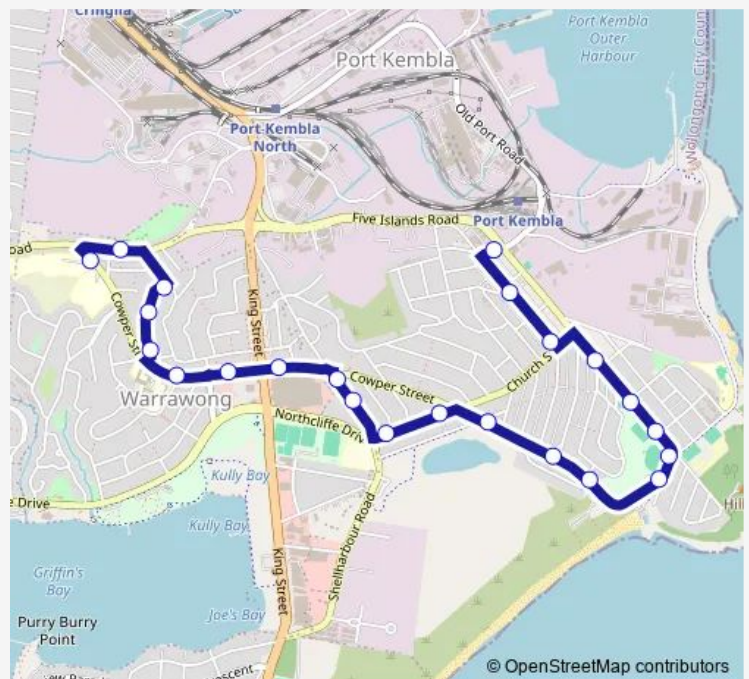

King George V Park, Olympic Bvd

King George V Park, Military Rd

Military Rd Opp Quarry St

Military Rd After Second Av

Port Kembla Community Centre, Wentworth Rd

Route schedule

Warrawong High School, Cowper St — Darcy Rd At Military Rd

Monday 15:05

Tuesday 15:05

Wednesday 13:40

Thursday 15:05

Friday 15:05

Saturday —

Sunday —

Route info

Direction: Warrawong High School, Cowper St

Stops: 23

Trip Duration: 0 hour 15 min

S246 — Warrawong HS to Darcy Rd at Military Rd

Wentworth St At Allan St

Darcy Rd At Military Rd

Direction

Wentworth Rd Opp Jubilee Rd — Warrawong High School, Cowper St

21 stops

[Open route schedule](#)

Wentworth Rd Opp Jubilee Rd

Wentworth St After Allan St

Wentworth St Before Church St

Military Rd At Marne St

Military Rd At Quarry St

Military Rd Opp King George V Park