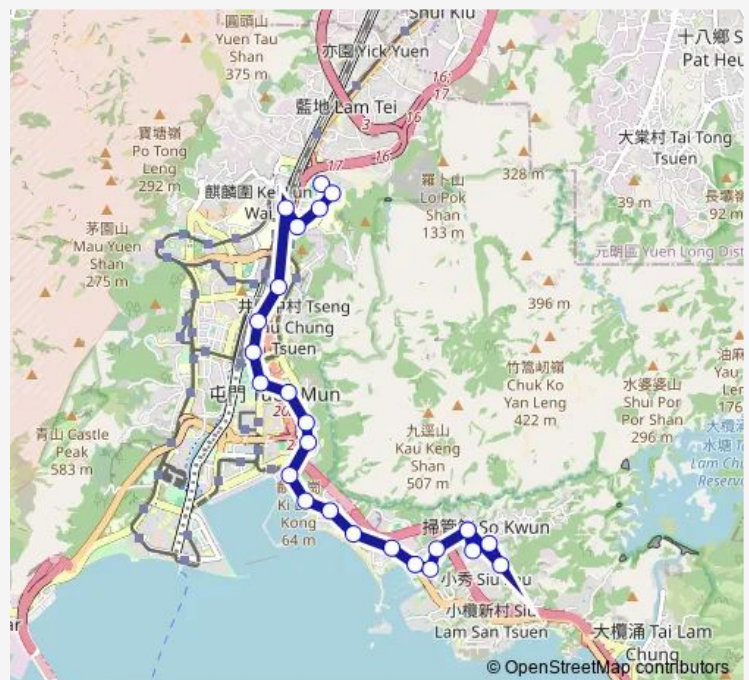

Monday 07:00

Tuesday 07:00

Wednesday 07:00

Thursday 07:00

Friday 07:00

Saturday 07:00

Sunday 07:00

Route info

Direction: [Kmb] FU TAI Estate BUS Terminus[[Lrtfeeder] FU Tai[[Lwb] FU TAI Estate BUS Terminus

Stops: 25

Trip Duration: 0 hour 39 min

[Ctb] Castle Peak Beach, Castle Peak Road|[Kmb] Castle Peak Beach|[Lrtfeeder] Castle Peak Beach|[Lwb] Castle Peak Beach