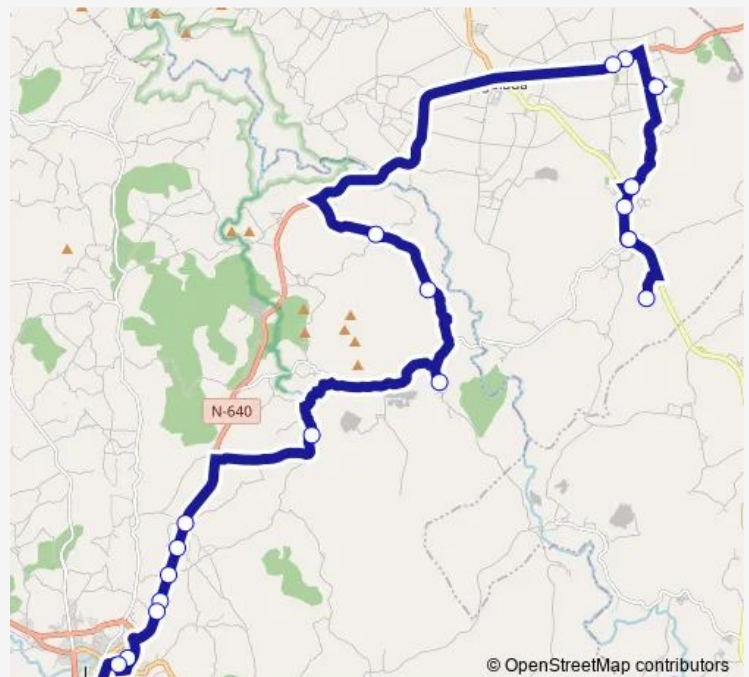

Laxe

Río

Route schedule

IES Laxeiro — Río

Monday 14:40

Tuesday 14:40

Wednesday 14:40

Thursday 14:40

Friday 14:40

Saturday —

Sunday —

Route info

Direction: IES Laxeiro

Stops: 20

Trip Duration: 0 hour 55 min

XG663010 — IES Laxeiro - Río

BusMaps

Direction

Río — IES Laxeiro

20 stops

[Open route schedule](#)

Río

Laxe

Ventosa

IES Laxeiro

Route schedule

Río — IES Laxeiro

Monday 07:30

Tuesday 07:30

Wednesday 07:30

Thursday 07:30

Friday 07:30