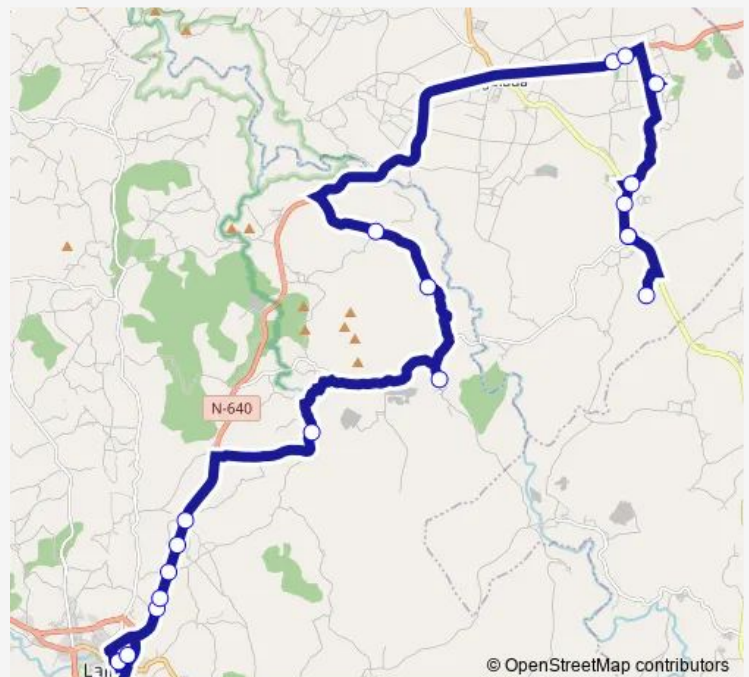

Friday 07:30

Saturday —

Sunday —

Route info

Direction: R o

Stops: 20

Trip Duration: 0 hour 55 min

Xg663010 — IES Laxeiro - R o

BusMaps

Direction

IES Laxeiro — Río

20 stops

[Open route schedule](#)

IES Laxeiro

Ceip Xesús Golmar

IES Ramón M^a Aller Ulloa

Río

Route schedule

IES Laxeiro — Río

Monday 14:40

Tuesday 14:40

Wednesday 14:40

Thursday 14:40

Friday 14:40