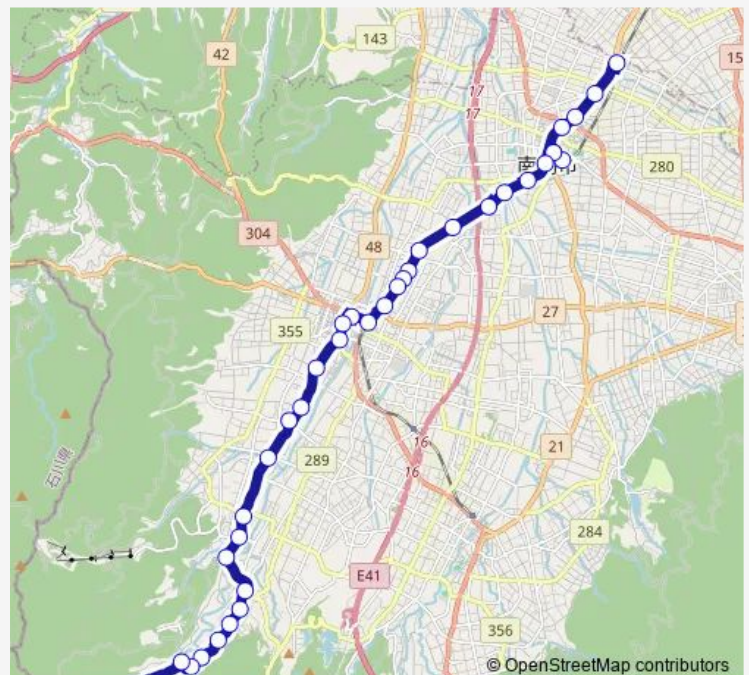

Thursday 08:15-18:00

Friday 08:15-18:00

Saturday —

Sunday —

Route info

Direction: Jr高儀駅

Stops: 36

Trip Duration: 0 hour 41 min