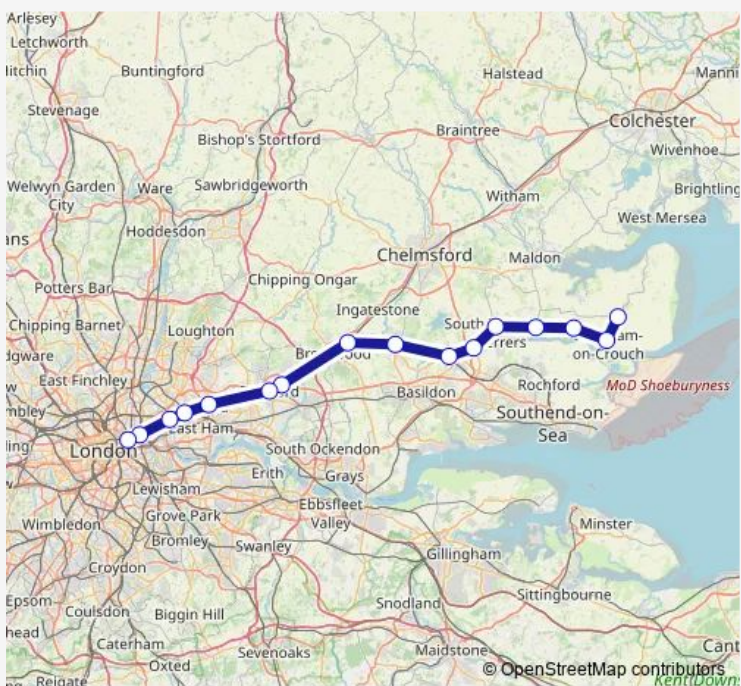

Rail Le:Smn->Lst LE train service from SMN to Lst

[Go to website](#)

Direction
 Southminster — London Liverpool Street
 16 stops
[Open route schedule](#)

- Southminster
- Burnham-on-Crouch
- Althorne
- North Fambridge
- South Woodham Ferrers
- Battlesbridge
- Wickford
- Billericay
- Shenfield
- Gidea Park
- Romford
- Iford
- Forest Gate
- Stratford (London)
- Bethnal Green
- London Liverpool Street

Route schedule
 Southminster — London Liverpool Street

Monday	06:07-22:56
Tuesday	06:07-22:56
Wednesday	06:07-22:56
Thursday	06:07-22:56
Friday	06:07-22:56
Saturday	22:56
Sunday	—

Route info
 Direction: Southminster
 Stops: 16
 Trip Duration: 1 hour 11 min

Forest Gate

Stratford (London)

Bethnal Green

London Liverpool Street

Route schedule

Southminster — London Liverpool Street

Monday 17:06

Tuesday 17:06

Wednesday 17:06

Thursday 17:06

Friday 17:06

Saturday —

Sunday —

Route info

Direction: Southminster

Stops: 15