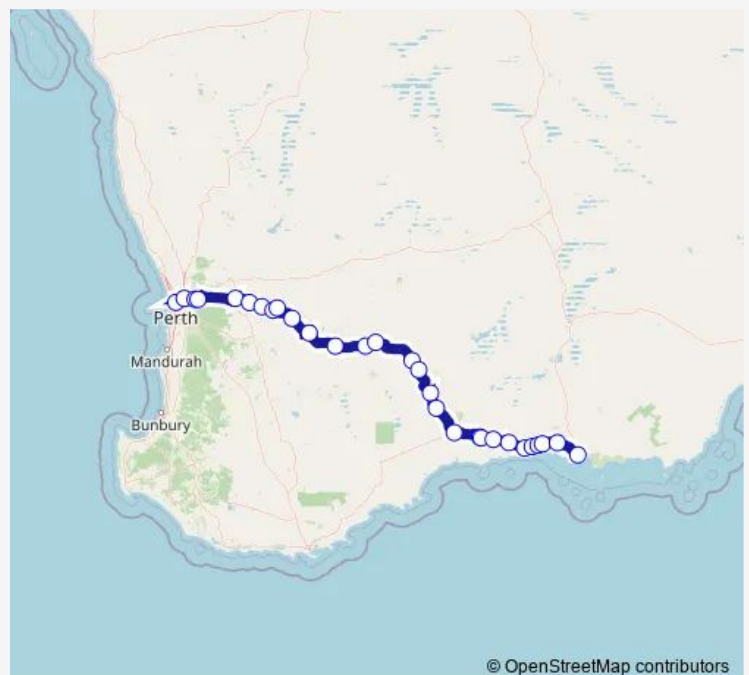

Transwa Bay Transwa Mount Madden

Transwa Bay Transwa Ravensthorpe

South Coast Hwy Transwa Nickel Mine Turnoff

South Coast Hwy Transwa Jerdacuttup Depot

Route schedule

Transwa Bay Transwa East Perth — Transwa Bay Transwa Esperance

| | |
|-----------|-------|
| Monday | — |
| Tuesday | 08:00 |
| Wednesday | — |
| Thursday | — |
| Friday | — |
| Saturday | — |
| Sunday | — |

Route info

Direction: Transwa Bay Transwa East Perth

Stops: 29

Trip Duration: 10 hour 0 min

Transwa Bay Transwa Jerdacuttup Info Bay

Tubada St Transwa Munglinup

South Coast Hwy Transwa Young River

South Coast Hwy Transwa Beltana

South Coast Hwy Transwa Sears Rd

South Coast Hwy Transwa Coomalbidgup

South Coast Hwy Transwa Dalyup

Transwa Bay Transwa Esperance

Direction

Transwa Bay Transwa Esperance — Transwa Bay Transwa East Perth Set-Down

28 stops

[Open route schedule](#)

Transwa Bay Transwa Esperance