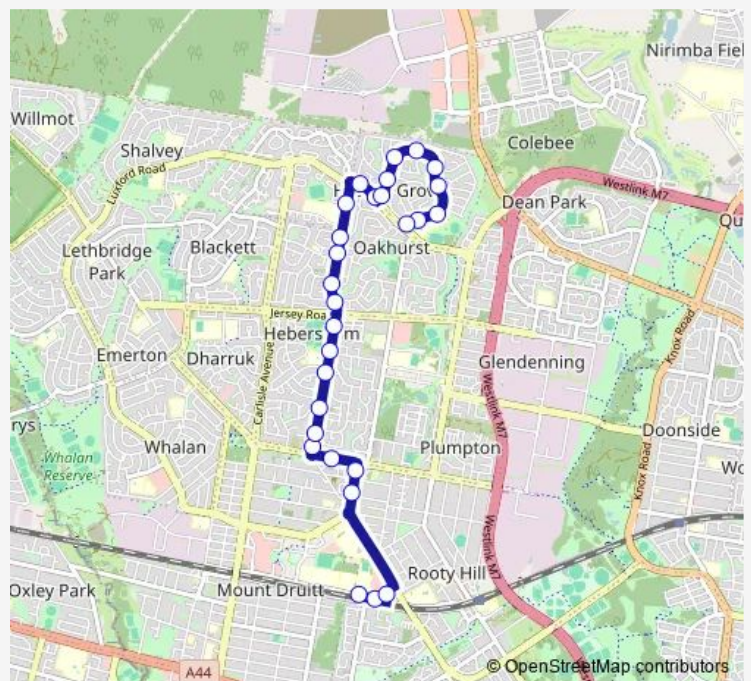

Daniels Rd After Mackellar Rd

Daniels Rd Before Kerwin Cir

Chifley College, Bidwell Campus, Daniels Rd

Luxford Rd Opp Daniels Rd

Luxford Rd Before Buckwell Dr

Buckwell Dr After Luxford Rd

Buckwell Dr At Stockholm Av

Route schedule

Loyola College North Pde Near Sherbrooke St — Hassall Grove Plaza, Buckwell Dr

Monday	14:35
Tuesday	14:35
Wednesday	14:35
Thursday	14:35
Friday	14:35
Saturday	—
Sunday	—

Route info

Direction: Loyola College North Pde Near Sherbrooke St

Stops: 28

Trip Duration: 0 hour 18 min

6566 — Loyola College to Hassall Grove Plaza

Buckwell Dr After Dermont St

Buckwell Dr Before Colebee Cres

Buckwell Dr Opp Aminta Cres

Buckwell Dr At Climus St

Christ Catholic College Clare Campus Buckwell Dr