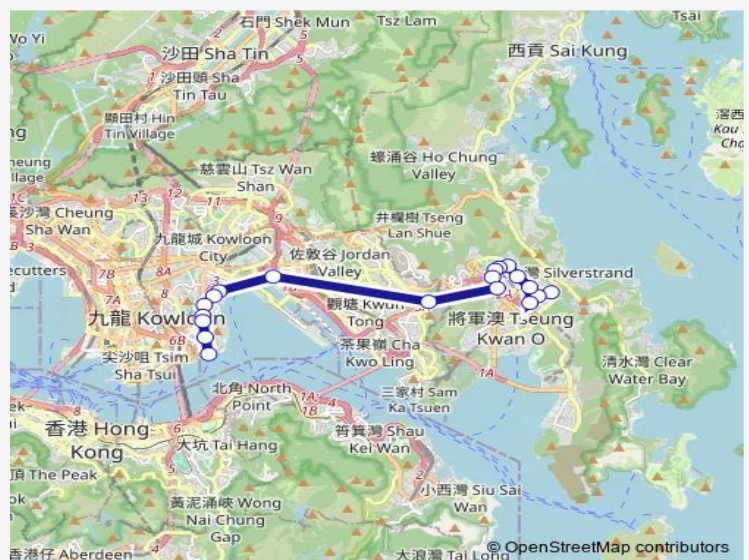

[Ctb] HAU TAK Estate, PO Ning Road[[Kmb+Ctb] HAU TAK Estate/
Tak FU House, PO Ning Road[[Kmb] HAU TAK Estate

[Ctb] King LAM Estate, PO LAM Road North[[Kmb+Ctb] King LAM Estate/
King MIN House, PO LAM Road North[[Kmb] King LAM Estate

[Ctb] YAN Ming Court, PO LAM Road North[[Kmb] YAN Ming Court

[Kmb] Metro City

[Ctb] Leung KIT WAH Primary School, PO Fung Road[[Kmb+Ctb] Leung KIT WAH Primary School/
Leung KIT WAH Primary School, PO Fung Road[[Kmb] Leung KIT WAH Primary School

[Ctb] Verbena Heights, PO Hong Road[[Kmb+Ctb] Verbena Heights/
Verbena Heights, PO Hong Road[[Kmb] Verbena Heights

[Ctb] PO Hong Park, PO Hong Road[[Kmb+Ctb] PO Hong Park/
Po Hong Park, PO Hong Road[[Kmb] PO Hong Park

Route schedule

[Ctb] Hang HAU (North), PO Ning Road[[Kmb+Ctb] Hang HAU (North)(Tseung Kwan O Hospital)/
Hang HAU (North), PO Ning Road[[Kmb] Hang HAU (North)(Tseung Kwan O Hospital) — [Kmb] Hung HOM (Hung Luen Road) BUS Terminus[[Nlb] Hung HOM (Hung Luen Road)

Monday	07:55-08:10
Tuesday	07:55-08:10
Wednesday	07:55-08:10
Thursday	07:55-08:10
Friday	07:55-08:10
Saturday	—
Sunday	—

Route info

Direction: [Ctb] Hang HAU (North), PO Ning Road[[Kmb+Ctb] Hang HAU (North)(Tseung Kwan O Hospital)/
Hang HAU (North), PO Ning Road[[Kmb] Hang HAU (North)(Tseung Kwan O Hospital)

Stops: 19

Trip Duration: 0 hour 55 min