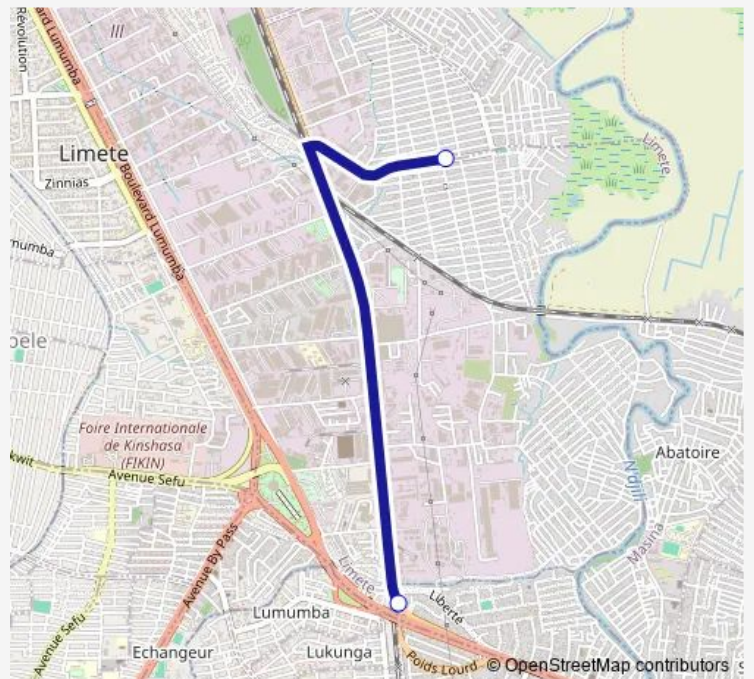

Bus Kingabwa_TO_Pont Matete

[Go to website](#)

Direction

unknown — unknown

2 stops

[Open route schedule](#)

unknown

unknown

Route schedule

unknown — unknown

Monday 18:58

Tuesday 18:58

Wednesday 18:58

Thursday 18:58

Friday 18:58

Saturday —

Sunday —

Route info

Direction: unknown

Stops: 2

Trip Duration: 0 hour 12 min

Kingabwa_TO_Pont Matete

Bus time schedules and route maps are available in an offline PDF at busmaps.com. Use the busmaps.com website to see live bus times, train schedule or subway schedule, and step-by-step directions for all public transit in Kinshasa