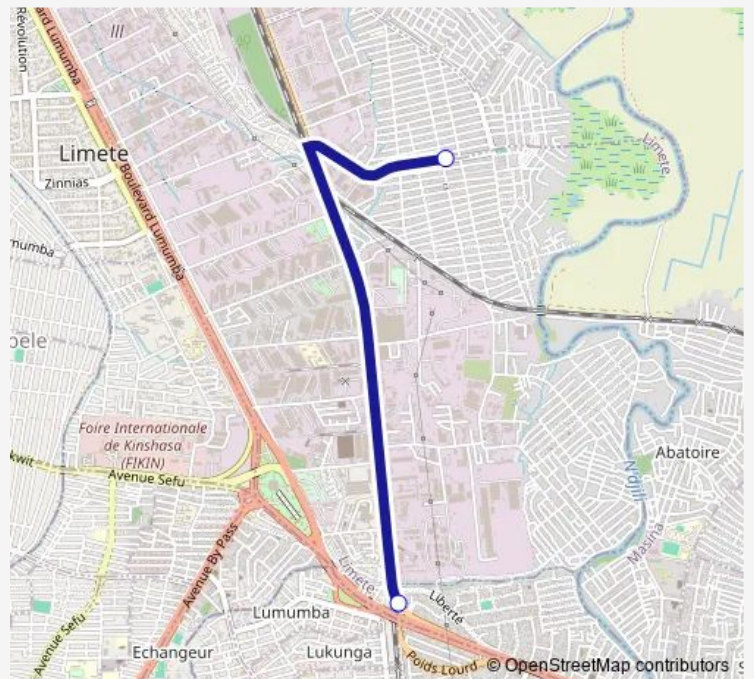

Bus Kingabwa_TO_Pont Matete

[Go to website](#)

Direction

unknown — unknown

2 stops

[Open route schedule](#)

unknown

unknown

Route schedule

unknown — unknown

Monday 18:58

Tuesday 18:58

Wednesday 18:58

Thursday 18:58

Friday 18:58

Saturday —

Sunday —

Route info

Direction: unknown

Stops: 2

Trip Duration: 0 hour 12 min

Kingabwa_TO_Pont Matete

Bus time schedules and route maps are available in an offline PDF at busmaps.com. Use the busmaps.com website to see live bus times, train schedule or subway schedule, and step-by-step directions for all public transit in Kinshasa